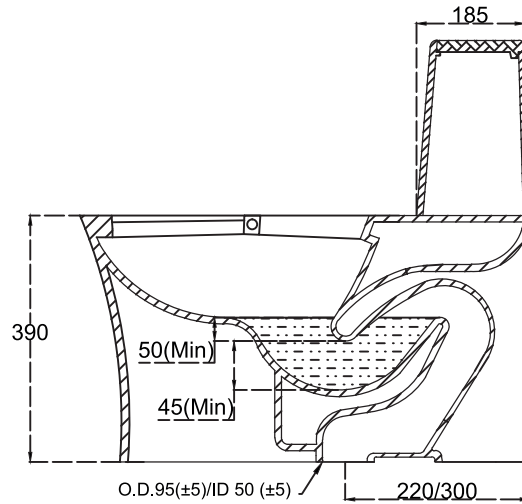

MARIO_EWC_1PC

PLAN VIEW

FRONT VIEW

SECTIONAL VIEW

hardware *italian*
collection

CATALOGUE NO: 20160

PRODUCT: EWC One Piece Mario

SIZE: 745 mm X 380 mm X 745 mm