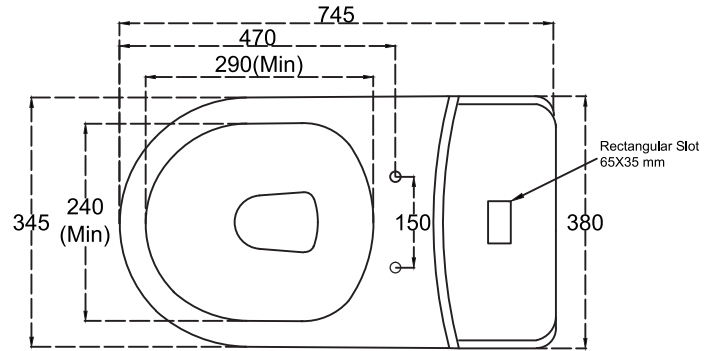

MARIO_EWC_1PC

PLAN VIEW

FRONT VIEW

SECTIONAL VIEW

hardware *italian*
collection

CATALOGUE NO: 20160

PRODUCT: EWC One Piece Mario

SIZE: 745 mm X 380 mm X 745 mm