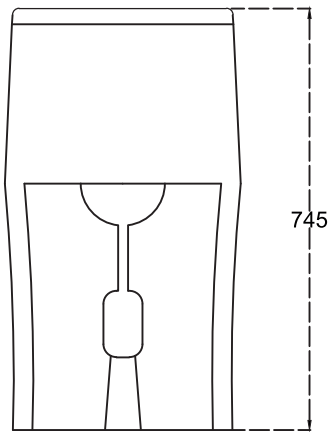

MARIO_EWC_1PC

PLAN VIEW

FRONT VIEW

SECTIONAL VIEW

hardware *italian*
collection

CATALOGUE NO: 20160

PRODUCT: EWC One Piece Mario

SIZE: 745 mm X 380 mm X 745 mm