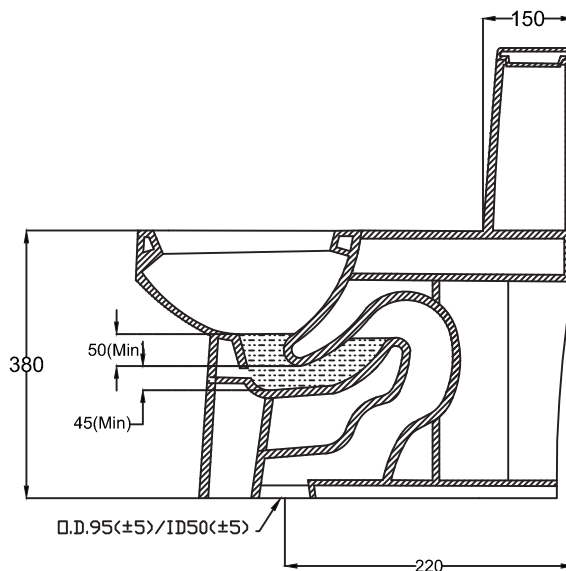

LARA_EWC_1PC

PLAN VIEW

BACK VIEW

SECTIONAL VIEW

hardware *italian*
collection

CATALOGUE NO: 20161

PRODUCT: EWC One Piece Lara

SIZE: 660 mm X 365 mm X 73 mm