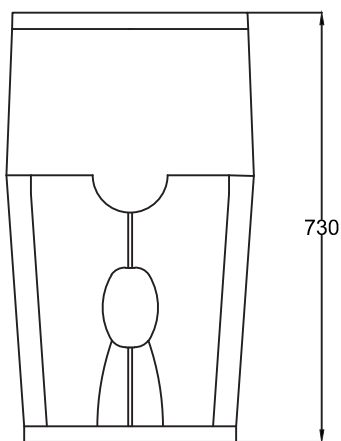

LARA_EWC_1PC

PLAN VIEW

BACK VIEW

SECTIONAL VIEW

hardware *italian*
collection

CATALOGUE NO: 20161

PRODUCT: EWC One Piece Lara

SIZE: 660 mm X 365 mm X 73 mm