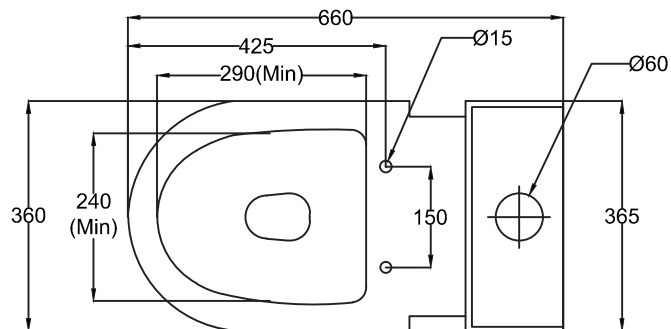

LARA_EWC_1PC

PLAN VIEW

BACK VIEW

SECTIONAL VIEW

hardware *italian*
collection

CATALOGUE NO: 20161

PRODUCT: EWC One Piece Lara

SIZE: 660 mm X 365 mm X 73 mm