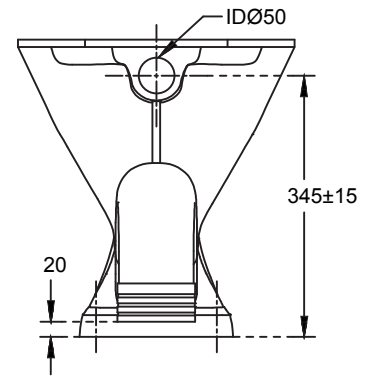

Ace Neo S_EWC Water Closet

PLAN VIEW

SECTIONAL VIEW

REAR VIEW

hindware	
CATALOGUE NO:	20164
PRODUCT:	EWC Water Closet
SIZE:	57.5 cm X 35 cm X 39 cm