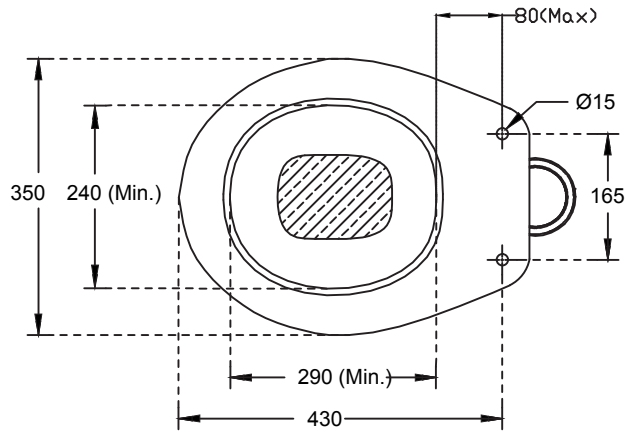

Ace Neo S_EWC Water Closet

PLAN VIEW

SECTIONAL VIEW

REAR VIEW

hindware	
CATALOGUE NO:	20164
PRODUCT:	EWC Water Closet
SIZE:	57.5 cm X 35 cm X 39 cm