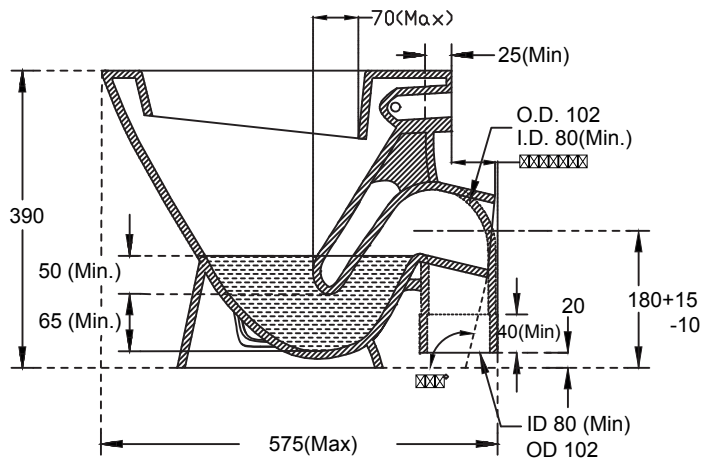

Ace Neo S_EWC Water Closet

PLAN VIEW

SECTIONAL VIEW

REAR VIEW

hindware	
CATALOGUE NO:	20164
PRODUCT:	EWC Water Closet
SIZE:	57.5 cm X 35 cm X 39 cm