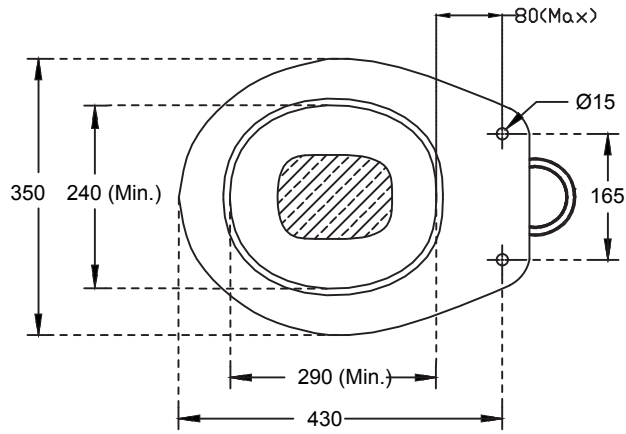

Ace Neo P_EWC Water Closet

PLAN VIEW

SECTIONAL VIEW

REAR VIEW

hindware	
CATALOGUE NO:	20165
PRODUCT:	EWC Water Closet
SIZE:	57.5 cm X 35 cm X 39 cm