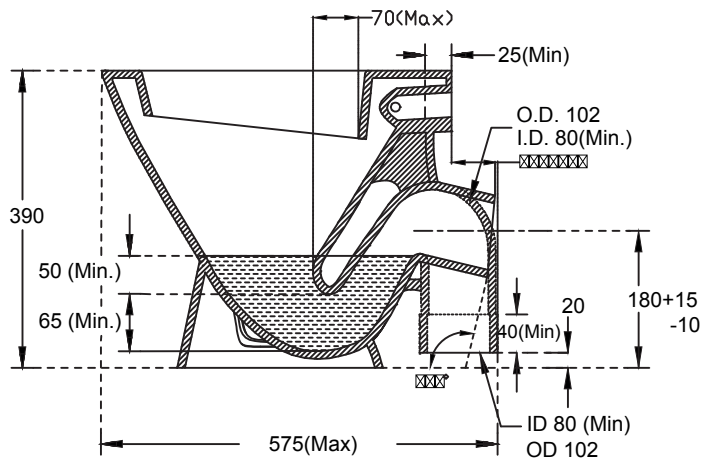

Ace Neo P_EWC Water Closet

PLAN VIEW

SECTIONAL VIEW

REAR VIEW

hindware	
CATALOGUE NO:	20165
PRODUCT:	EWC Water Closet
SIZE:	57.5 cm X 35 cm X 39 cm