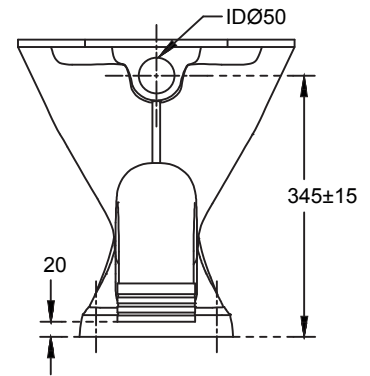

Ace Neo P_EWC Water Closet

PLAN VIEW

SECTIONAL VIEW

REAR VIEW

hindware	
CATALOGUE NO:	20165
PRODUCT:	EWC Water Closet
SIZE:	57.5 cm X 35 cm X 39 cm