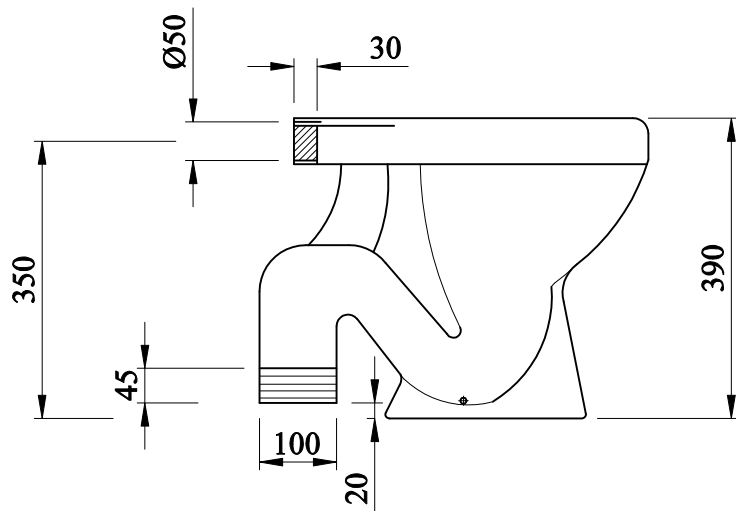

Flora_EWC Water Closet

hindware

CATALOGUE NO: 20168

PRODUCT: EWC Water Closet

SIZE: 50 cm X 36 cm X 39 cm