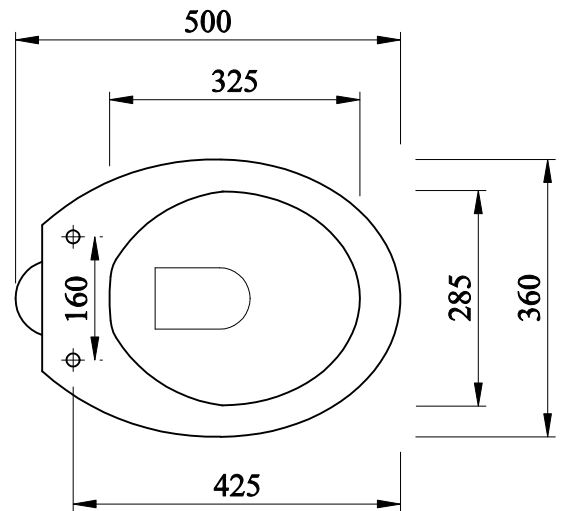

Flora_EWC Water Closet

hindware

CATALOGUE NO: 20168

PRODUCT: EWC Water Closet

SIZE: 50 cm X 36 cm X 39 cm