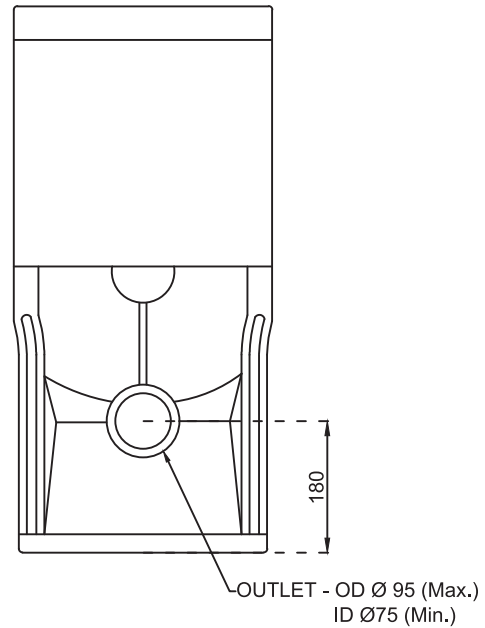

Fluid Neo P_EWC_1PC

TOP-VIEW

FRONT-VIEW

SECTIONAL-VIEW

BACK-VIEW

hindware

CATALOGUE NO: 20169

PRODUCT: EWC One Piece Fluid Neo P

SIZE: 64.5 cm X 35 cm X 74.5 cm