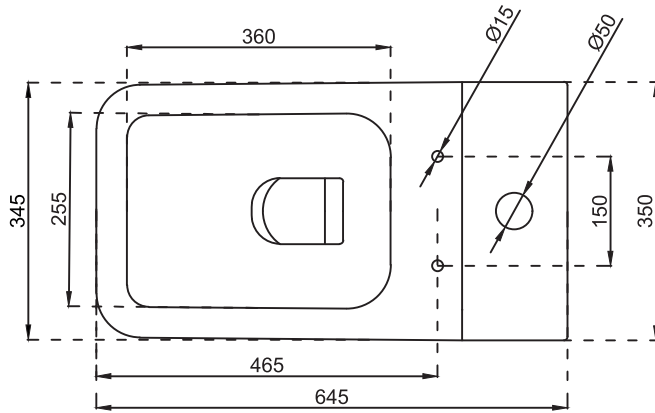

Fluid Neo P_EWC_1PC

TOP-VIEW

FRONT-VIEW

SECTIONAL-VIEW

BACK-VIEW

hindware

CATALOGUE NO: 20169

PRODUCT: EWC One Piece Fluid Neo P

SIZE: 64.5 cm X 35 cm X 74.5 cm