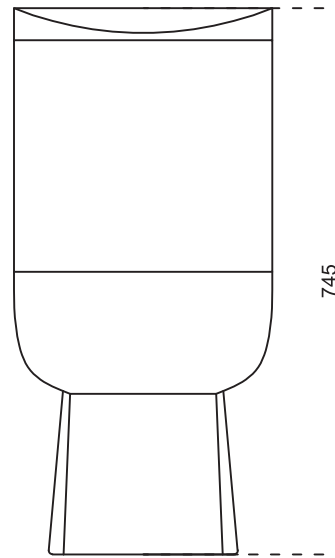

Fluid Neo P_EWC_1PC

TOP-VIEW

FRONT-VIEW

SECTIONAL-VIEW

BACK-VIEW

hindware

CATALOGUE NO: 20169

PRODUCT: EWC One Piece Fluid Neo P

SIZE: 64.5 cm X 35 cm X 74.5 cm