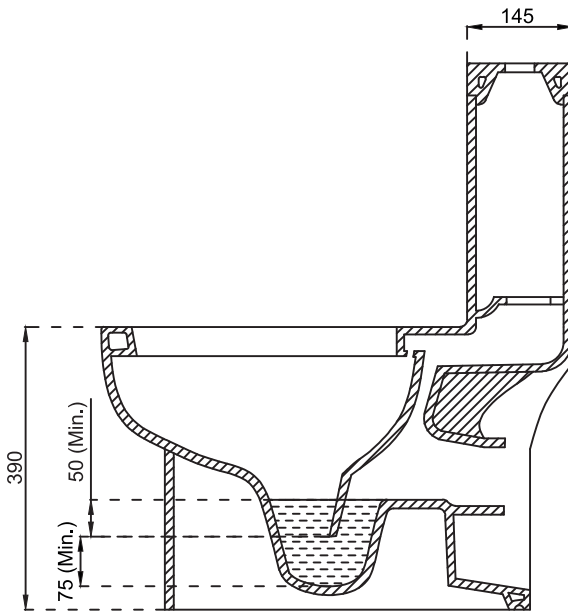

Fluid Neo P_EWC_1PC

TOP-VIEW

FRONT-VIEW

SECTIONAL-VIEW

BACK-VIEW

hindware

CATALOGUE NO: 20169

PRODUCT: EWC One Piece Fluid Neo P

SIZE: 64.5 cm X 35 cm X 74.5 cm