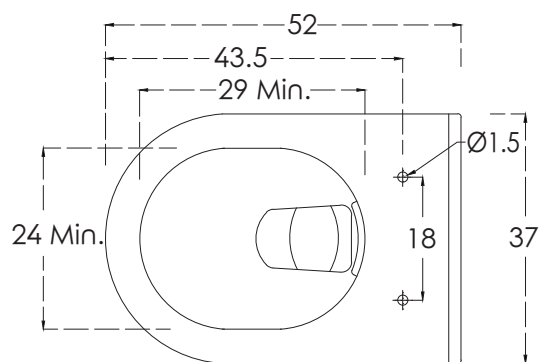

Elegance_EWC_WM

All dimensions are in cm

hindware
ITALIAN COLLECTION

CATALOGUE NO: 20109

PRODUCT: EWC WM Elegance

SIZE: 52 cm X 37 cm X 36 cm