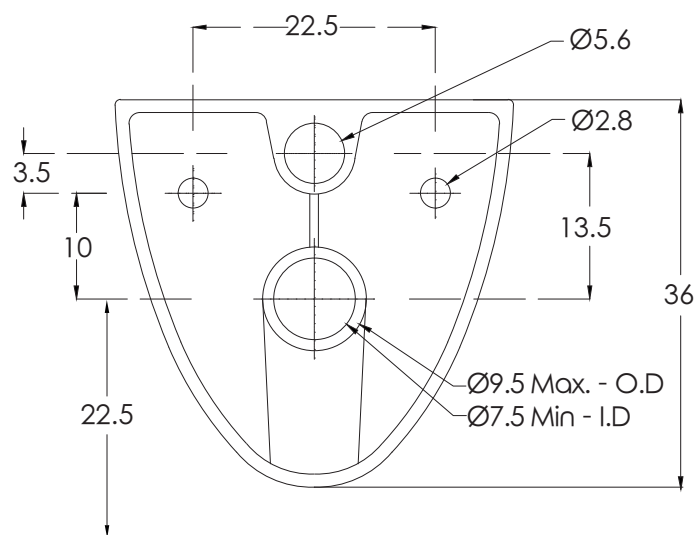

Elegance_EWC_WM

All dimensions are in cm

hindware
ITALIAN COLLECTION

CATALOGUE NO: 20109

PRODUCT: EWC WM Elegance

SIZE: 52 cm X 37 cm X 36 cm