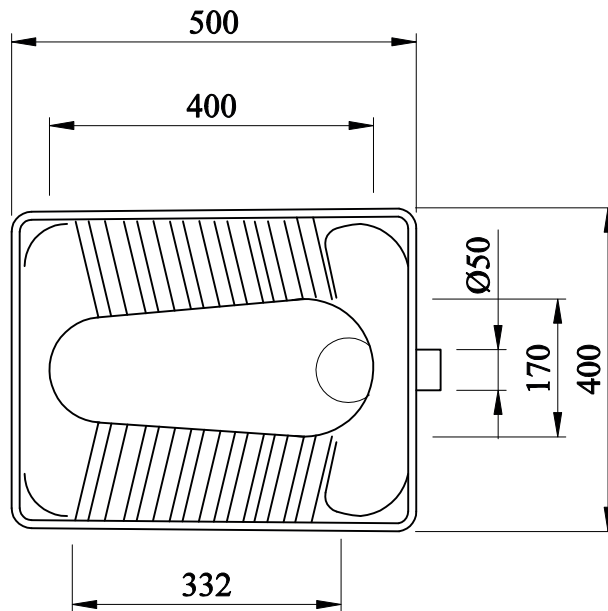

Orissa Pan (Popular R)

hindware

CATALOGUE NO: 20174

PRODUCT: Squatting Pan

SIZE: 50 cm X 40 cm X 25.5 cm