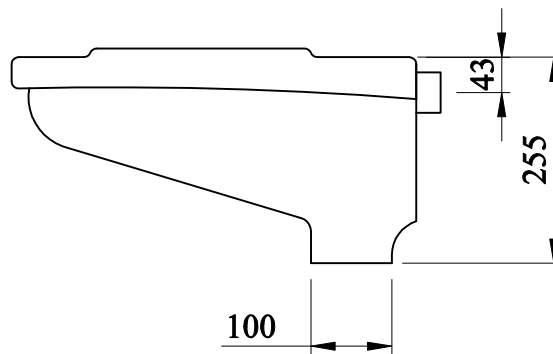

Orissa Pan (Popular R)

hindware

CATALOGUE NO: 20174

PRODUCT: Squatting Pan

SIZE: 50 cm X 40 cm X 25.5 cm