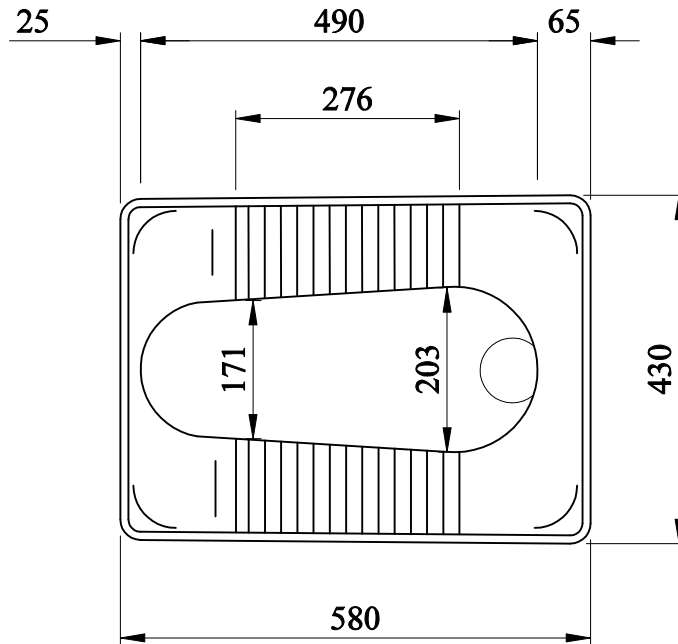

Orissa Pan (Comfort R)

hindware	
CATALOGUE NO:	20175
PRODUCT:	Squatting Pan
SIZE:	58 cm X 43 cm X 30 cm