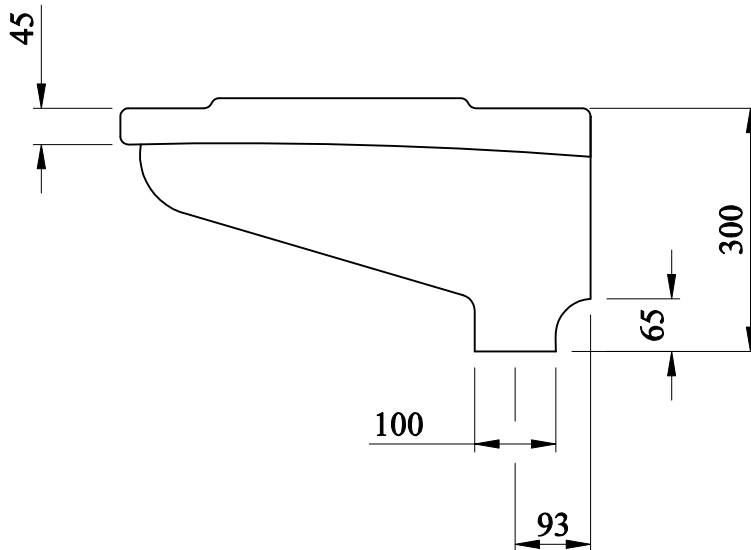

Orissa Pan (Comfort R)

hindware	
CATALOGUE NO:	20175
PRODUCT:	Squatting Pan
SIZE:	58 cm X 43 cm X 30 cm