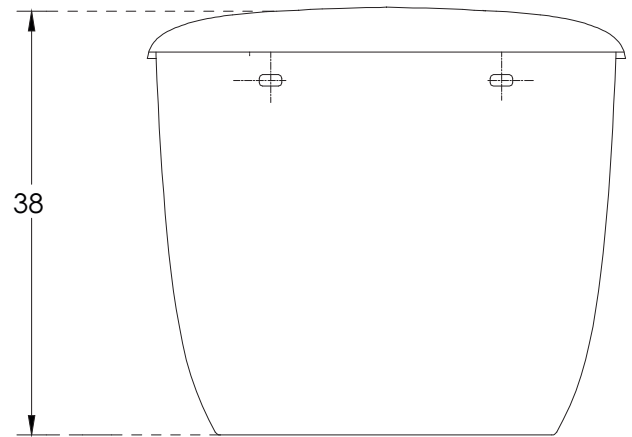

Dual Flush_Ceramic Cistern

All dimensions are in cm

hindware

PRODUCT: Ceramic Cistern

SIZE: 17.5 cm X 43 cm X 38 cm