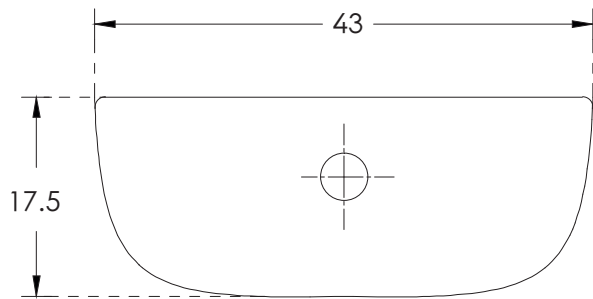

Dual Flush_Ceramic Cistern

All dimensions are in cm

hindware

PRODUCT: Ceramic Cistern

SIZE: 17.5 cm X 43 cm X 38 cm