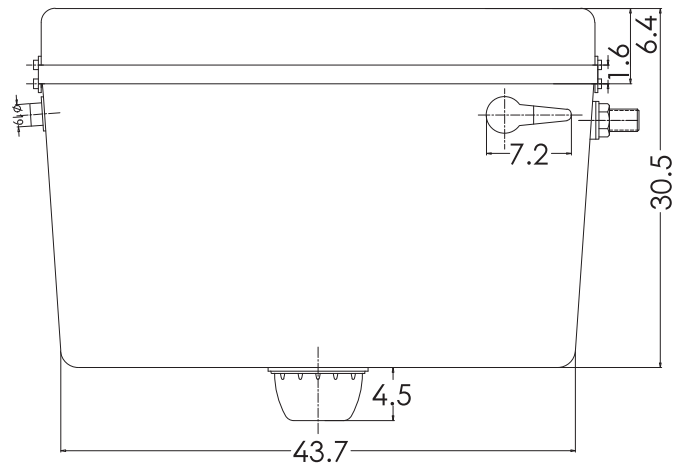

Sleek Smart_PVC Cistern

All dimensions are in cm

hindware

PRODUCT: PVC Cistern

SIZE: 47.5 cm X 14.8 cm X 30.5 cm