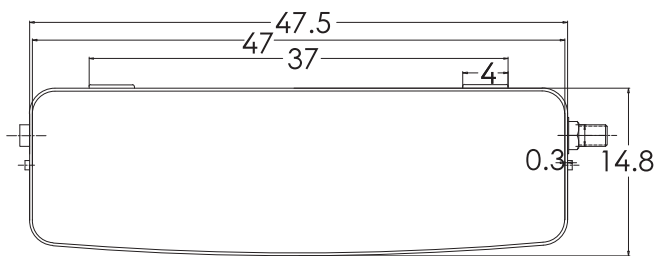

Sleek Smart_PVC Cistern

All dimensions are in cm

hindware

PRODUCT: PVC Cistern

SIZE: 47.5 cm X 14.8 cm X 30.5 cm