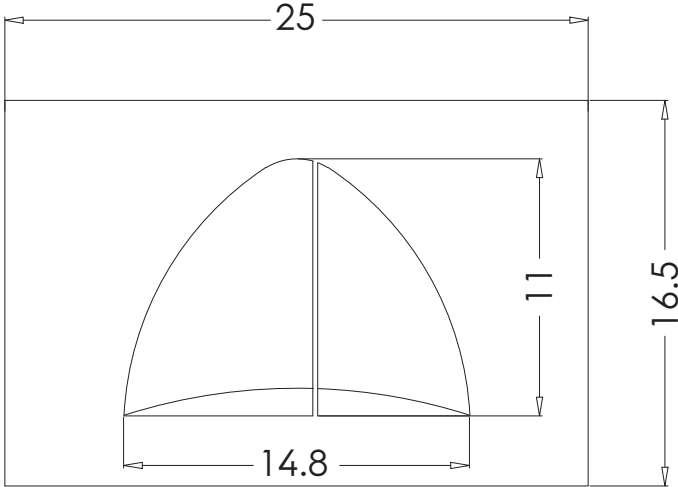

# Shell\_Flush Plate

<b>hindware</b>	
PRODUCT:	Flush Plate
SIZE:	16.5 cm X 25 cm

All dimensions are in cm