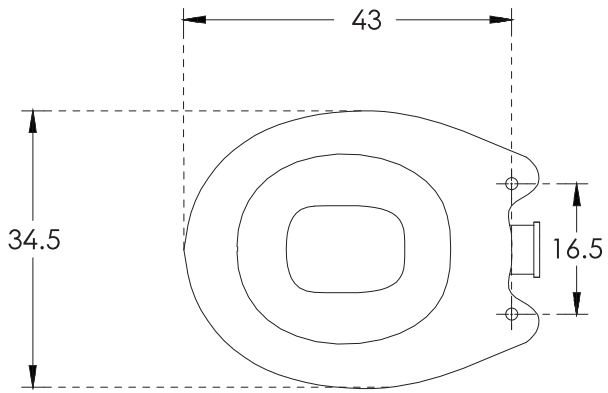

Popular Combo

All dimensions are in cm

hindware

CATALOGUE NO: 518885

PRODUCT: Slick Combo

SIZE (EWC): 57.5 cm X 34.5 cm X 39 cm

SIZE (CISTERN): 15 cm X 47.3 cm X 34.4 cm