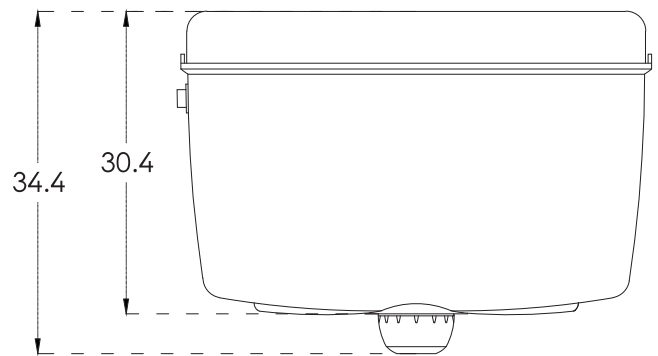

Popular Combo

All dimensions are in cm

hindware

CATALOGUE NO: 518885

PRODUCT: Slick Combo

SIZE (EWC): 57.5 cm X 34.5 cm X 39 cm

SIZE (CISTERN): 15 cm X 47.3 cm X 34.4 cm