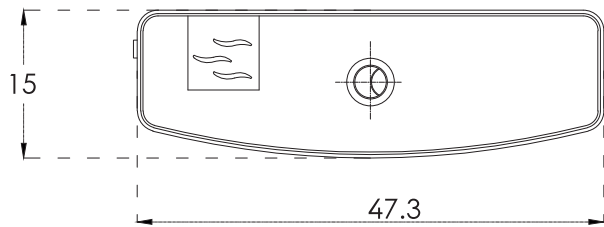

Popular Combo

All dimensions are in cm

hindware

CATALOGUE NO: 518885

PRODUCT: Slick Combo

SIZE (EWC): 57.5 cm X 34.5 cm X 39 cm

SIZE (CISTERN): 15 cm X 47.3 cm X 34.4 cm