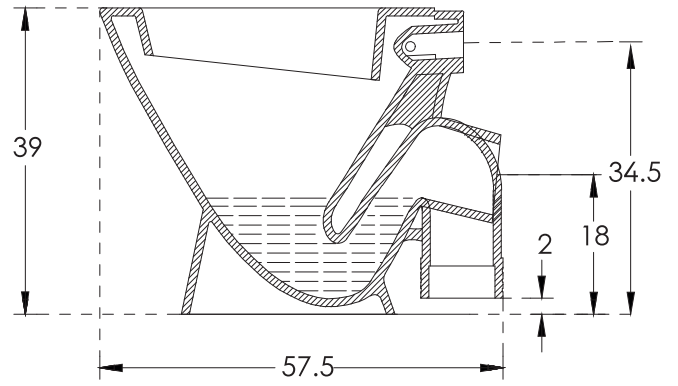

Popular Combo

All dimensions are in cm

hindware

CATALOGUE NO: 518885

PRODUCT: Slick Combo

SIZE (EWC): 57.5 cm X 34.5 cm X 39 cm

SIZE (CISTERN): 15 cm X 47.3 cm X 34.4 cm