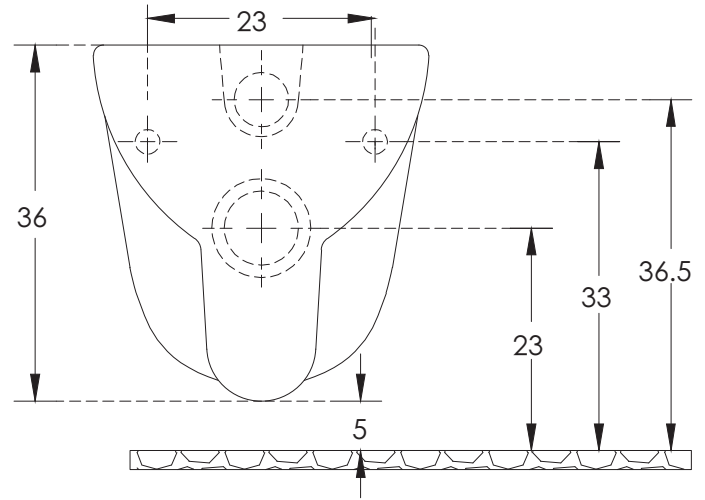

Enigma Combo

All dimensions are in cm

hindware

CATALOGUE NO: 518887

PRODUCT: Enigma Combo

SIZE (EWC): 54.5 cm X 34.5 cm X 36 cm

SIZE (CISTERN): 46 cm X 45 cm X 8 cm