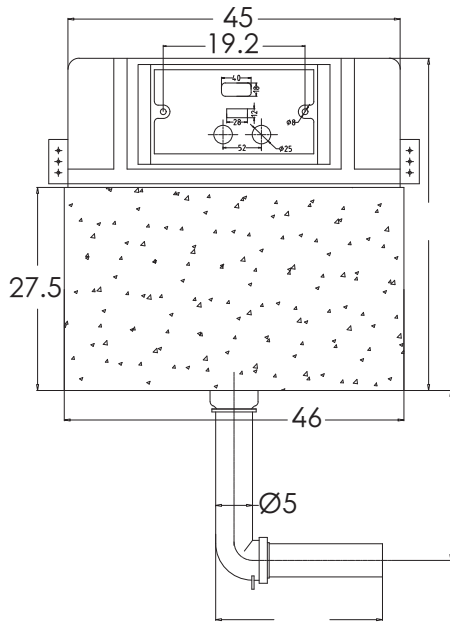

Enigma Combo

All dimensions are in cm

hindware

CATALOGUE NO: 518887

PRODUCT: Enigma Combo

SIZE (EWC): 54.5 cm X 34.5 cm X 36 cm

SIZE (CISTERN): 46 cm X 45 cm X 8 cm