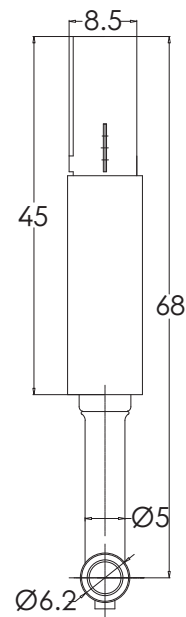

Enigma Combo

All dimensions are in cm

hindware

CATALOGUE NO: 518887

PRODUCT: Enigma Combo

SIZE (EWC): 54.5 cm X 34.5 cm X 36 cm

SIZE (CISTERN): 46 cm X 45 cm X 8 cm