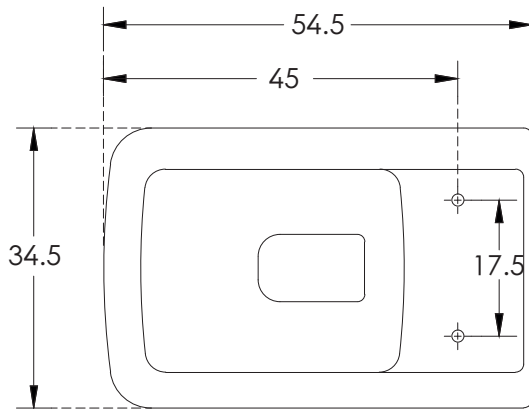

Enigma Combo

All dimensions are in cm

hindware

CATALOGUE NO: 518887

PRODUCT: Enigma Combo

SIZE (EWC): 54.5 cm X 34.5 cm X 36 cm

SIZE (CISTERN): 46 cm X 45 cm X 8 cm