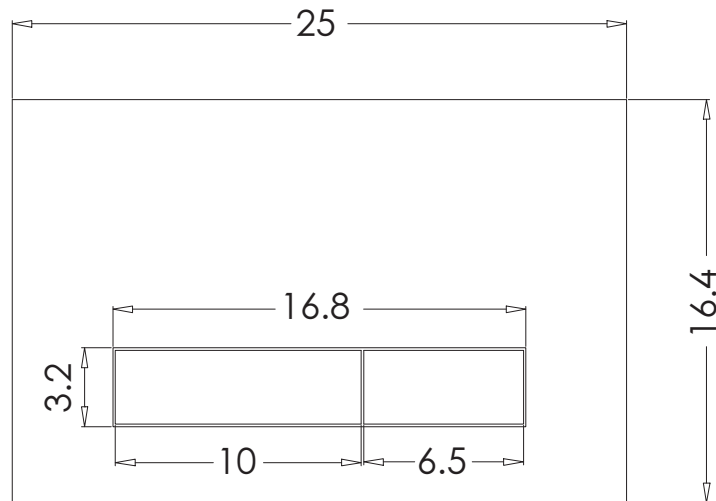

# Loop Neo\_Flush Plate

**hindware**  
ITALIAN COLLECTION

PRODUCT: Flush Plate

SIZE: 16.4 cm X 25 cm