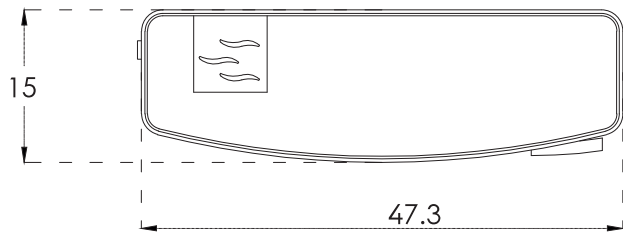

Sleek Essence Single Flush_PVC Cistern

All dimensions are in cm

hindware

PRODUCT: PVC Cistern

SIZE: 47.3 cm X 15 cm X 34.2 cm