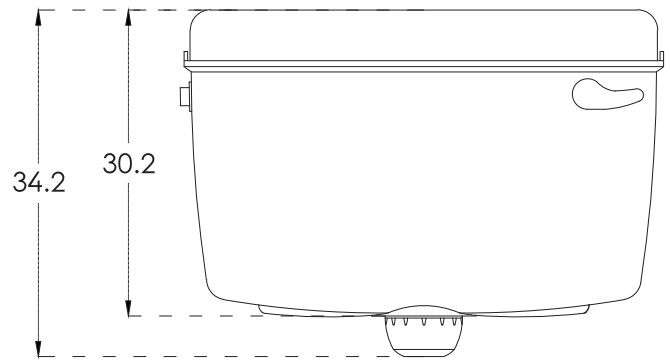

Sleek Essence Single Flush_PVC Cistern

All dimensions are in cm

hindware

PRODUCT: PVC Cistern

SIZE: 47.3 cm X 15 cm X 34.2 cm