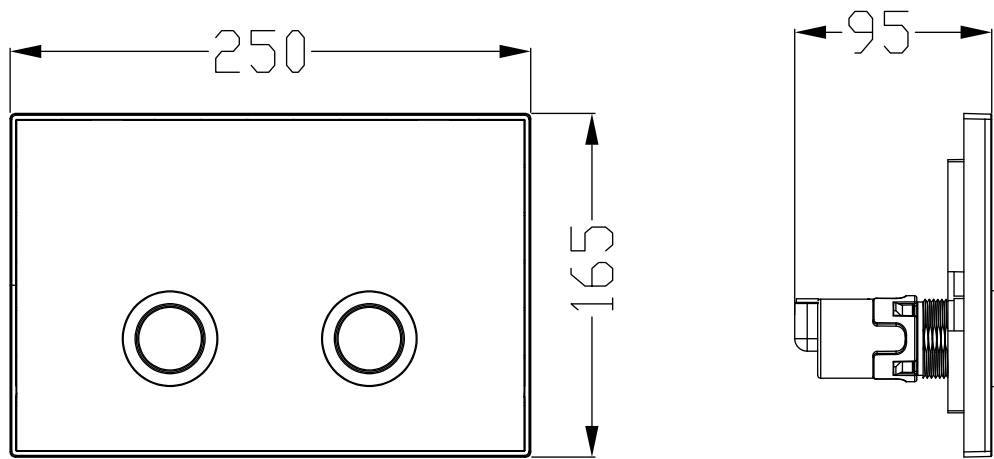

Nexus_Flush Plate

hindware
ITALIAN COLLECTION

PRODUCT: Flush Plate

SIZE: 16.5 cm X 25 cm X 9.6 cm