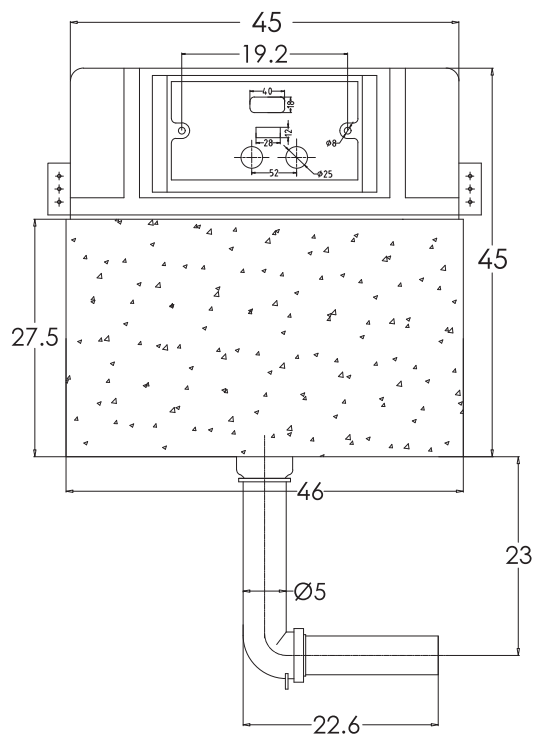

# Concealo Neo 80mm\_Concealed Cistern

All dimensions are in cm

hindware

PRODUCT: Concealed Cistern

SIZE: 45 cm X 45 cm X 8 cm