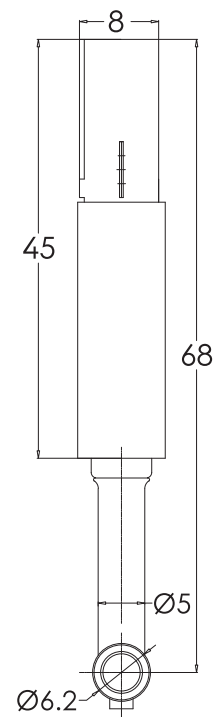

# Concealo Neo 80mm\_Concealed Cistern

All dimensions are in cm

hindware

PRODUCT: Concealed Cistern

SIZE: 45 cm X 45 cm X 8 cm