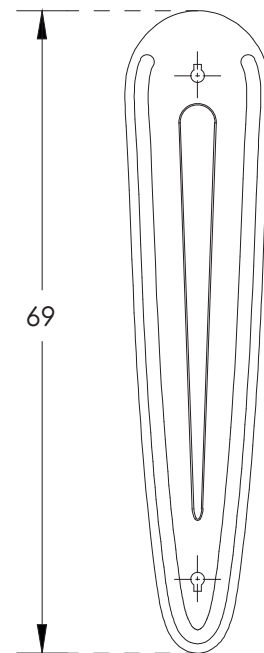

Division Plate

hindware

CATALOGUE NO: 61001

PRODUCT: Division Plate

SIZE: 32.5 cm X 16.5 cm X 69 cm