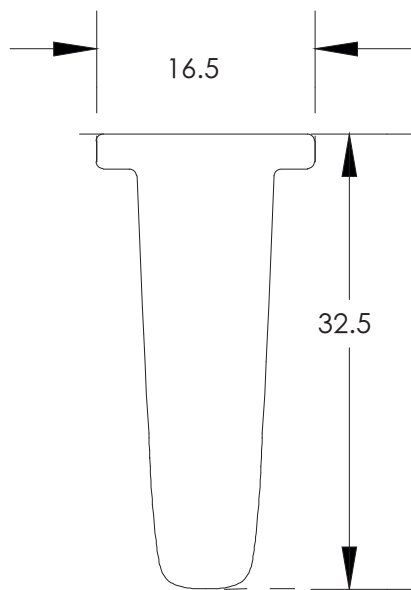

Division Plate

hindware

CATALOGUE NO: 61001

PRODUCT: Division Plate

SIZE: 32.5 cm X 16.5 cm X 69 cm