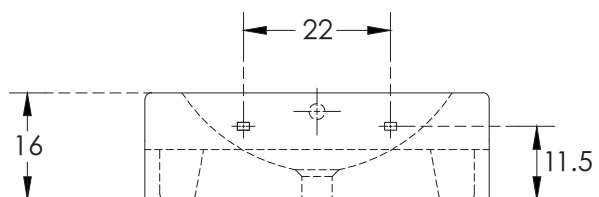

Enigma_Semi Recessed Basin

All dimensions are in cm

hindware
ITALIAN COLLECTION

CATALOGUE NO: 91012

PRODUCT: Semi Recessed Basin

SIZE: 52 cm X 46 cm X 16 cm