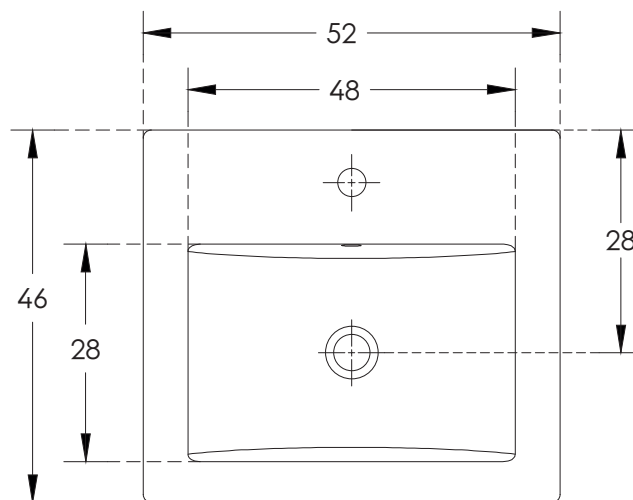

Enigma_Semi Recessed Basin

All dimensions are in cm

hindware
ITALIAN COLLECTION

CATALOGUE NO: 91012

PRODUCT: Semi Recessed Basin

SIZE: 52 cm X 46 cm X 16 cm