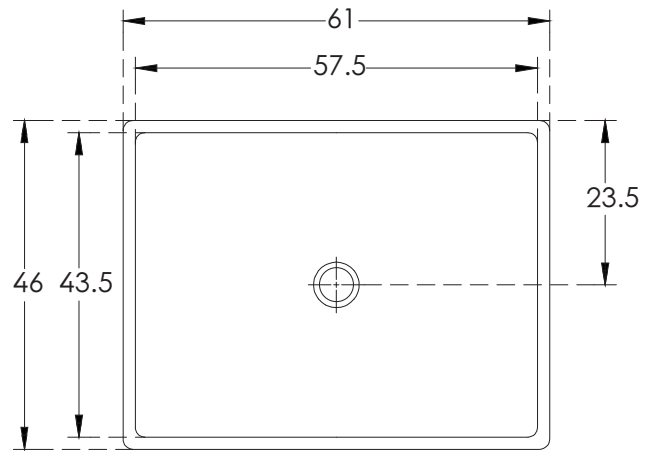

Fonte_Over the Counter Basin

hindware
ITALIAN COLLECTION

CATALOGUE NO: 91043

PRODUCT: Over The Counter Basin

SIZE: 61 cm X 46 cm X 15 cm