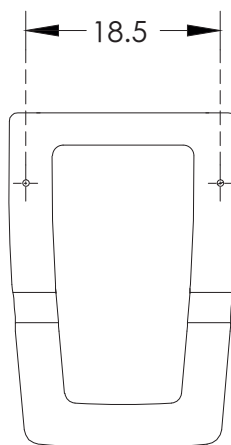

Cedar_Half Pedestal Basin

All dimensions are in cm

hindware
ITALIAN COLLECTION

CATALOGUE NO: 91049 WB / 91115 Ped.

PRODUCT: Half Pedestal Basin

SIZE: 55 cm X 45 cm