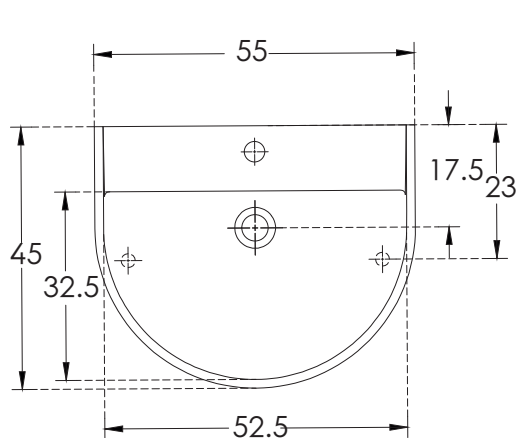

Cedar_Half Pedestal Basin

All dimensions are in cm

hindware
ITALIAN COLLECTION

CATALOGUE NO: 91049 WB / 91115 Ped.

PRODUCT: Half Pedestal Basin

SIZE: 55 cm X 45 cm