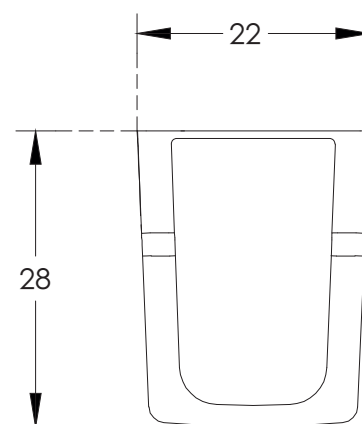

Cedar_Half Pedestal Basin

All dimensions are in cm

hindware
ITALIAN COLLECTION

CATALOGUE NO: 91049 WB / 91115 Ped.

PRODUCT: Half Pedestal Basin

SIZE: 55 cm X 45 cm