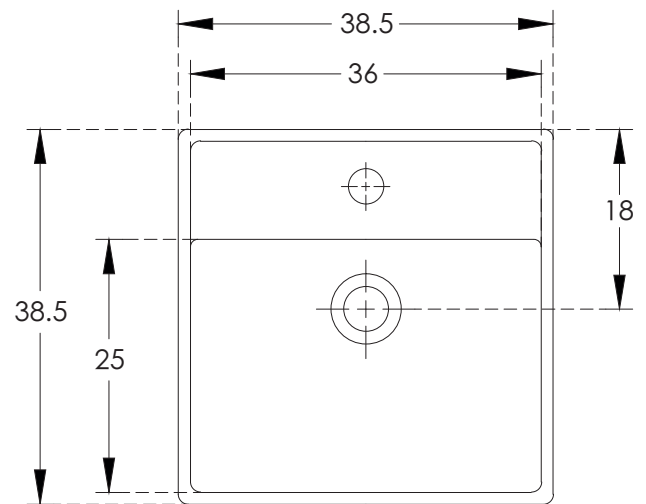

Inox_Over the Counter Basin

All dimensions are in cm

hindware
ITALIAN COLLECTION

CATALOGUE NO: 91050

PRODUCT: Over The Counter Basin

SIZE: 38.5 cm X 38.5 cm X 13 cm