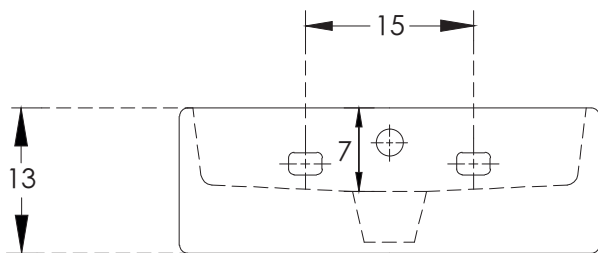

Inox_Over the Counter Basin

All dimensions are in cm

hindware
ITALIAN COLLECTION

CATALOGUE NO: 91050

PRODUCT: Over The Counter Basin

SIZE: 38.5 cm X 38.5 cm X 13 cm