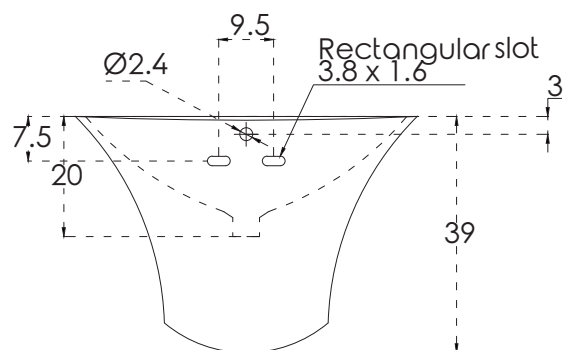

Kylis_Integrated Pedestal Basin

All dimensions are in cm

hindware
ITALIAN COLLECTION

CATALOGUE NO: 91053

PRODUCT: Integrated Pedestal Basin

SIZE: 57.5 cm X 48 cm X 39 cm