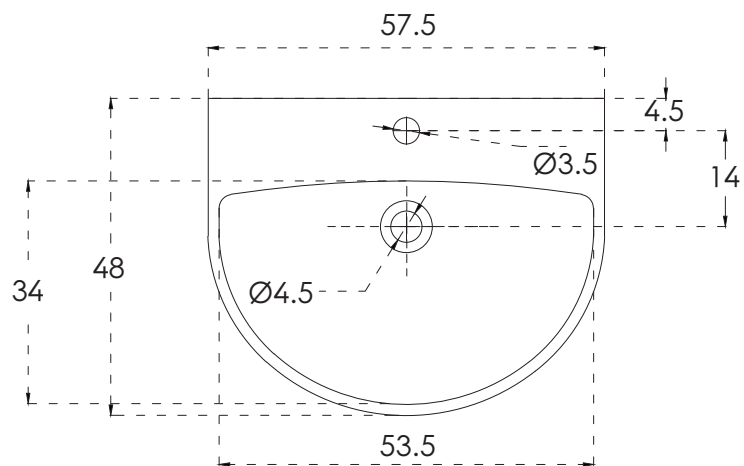

Kylis_Integrated Pedestal Basin

All dimensions are in cm

hindware
ITALIAN COLLECTION

CATALOGUE NO: 91053

PRODUCT: Integrated Pedestal Basin

SIZE: 57.5 cm X 48 cm X 39 cm