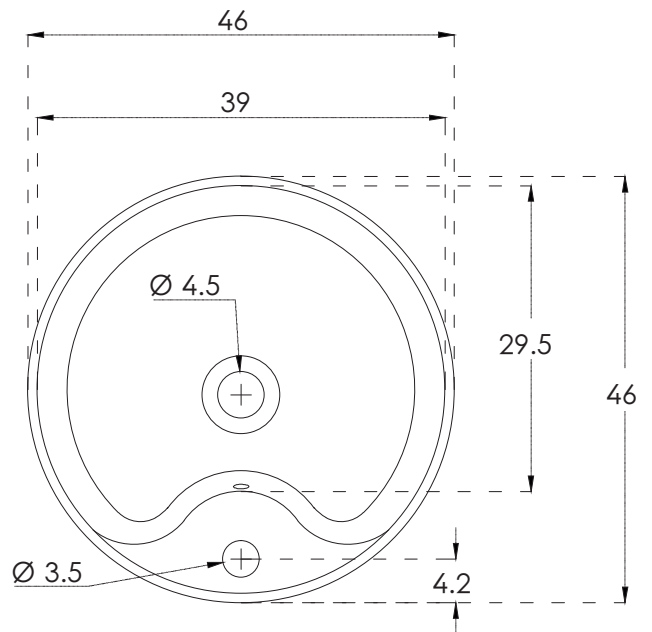

Solitaire_Over the Counter Basin

hindware
ITALIAN COLLECTION

CATALOGUE NO: 91064

PRODUCT: Over The Counter Basin

SIZE: 46 cm X 46 cm X 15 cm