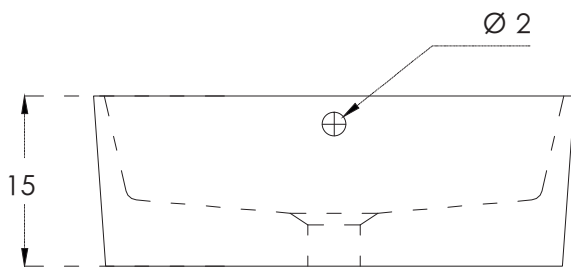

Solitaire_Over the Counter Basin

hindware
ITALIAN COLLECTION

CATALOGUE NO: 91064

PRODUCT: Over The Counter Basin

SIZE: 46 cm X 46 cm X 15 cm