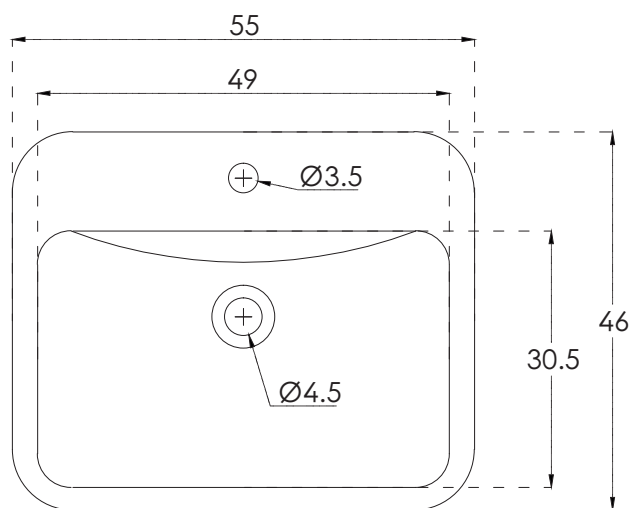

# Median\_Over the Counter Basin

All dimensions are in cm

**hindware**  
ITALIAN COLLECTION

CATALOGUE NO: 91069

PRODUCT: Over The Counter Basin

SIZE: 55 cm X 46 cm X 15 cm