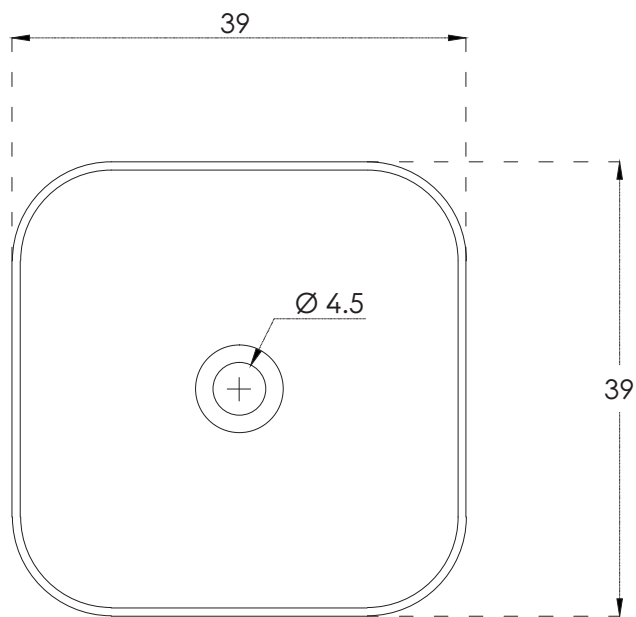

# Ebello Square\_Over the Counter Basin

All dimensions are in cm

hindware  
ITALIAN COLLECTION

CATALOGUE NO: 91097

PRODUCT: Over The Counter Basin

SIZE: 39 cm X 39 cm X 15 cm