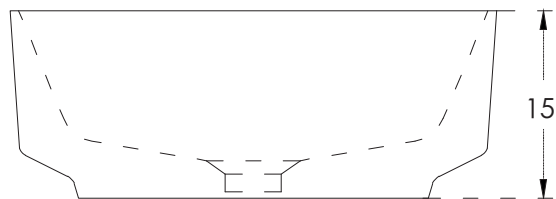

# Ebello Square\_Over the Counter Basin

All dimensions are in cm

hindware  
ITALIAN COLLECTION

CATALOGUE NO: 91097

PRODUCT: Over The Counter Basin

SIZE: 39 cm X 39 cm X 15 cm