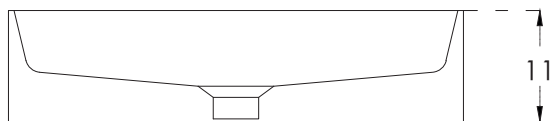

Edge 45S_Over the Counter Basin

hindware
ITALIAN COLLECTION

CATALOGUE NO: 91100

PRODUCT: Over The Counter Basin

SIZE: 45 cm X 45 cm X 11 cm