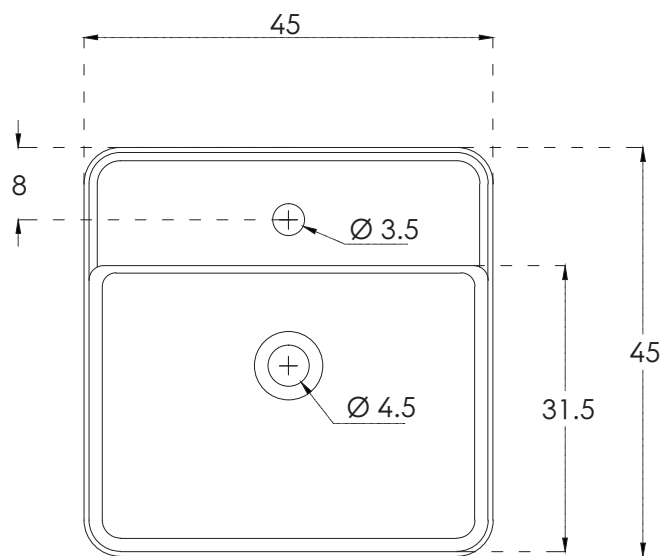

Edge 45S_Over the Counter Basin

hindware
ITALIAN COLLECTION

CATALOGUE NO: 91100

PRODUCT: Over The Counter Basin

SIZE: 45 cm X 45 cm X 11 cm