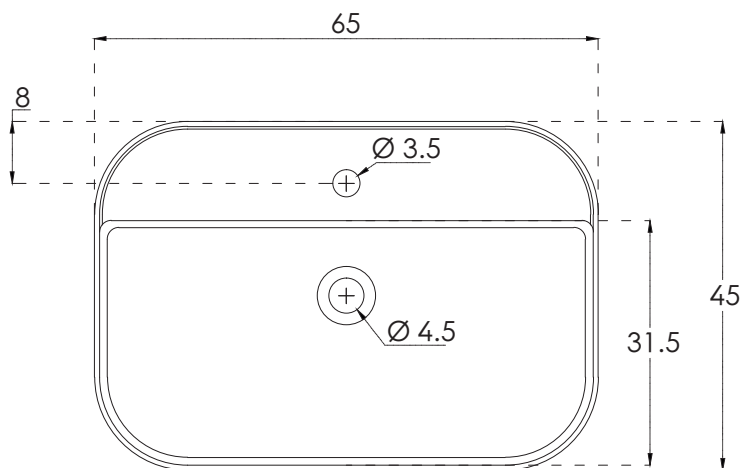

Edge 65R_Over the Counter Basin

hindware
ITALIAN COLLECTION

CATALOGUE NO: 91101

PRODUCT: Over The Counter Basin

SIZE: 65 cm X 45 cm X 11.5 cm