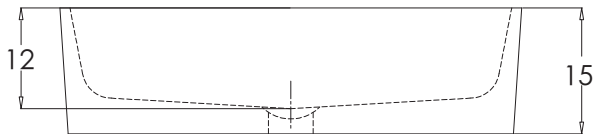

# Immacula\_Over the Counter Basin

**hindware**  
ITALIAN COLLECTION

CATALOGUE NO: 91205

PRODUCT: Over The Counter Basin

SIZE: 55 cm X 37 cm X 15 cm