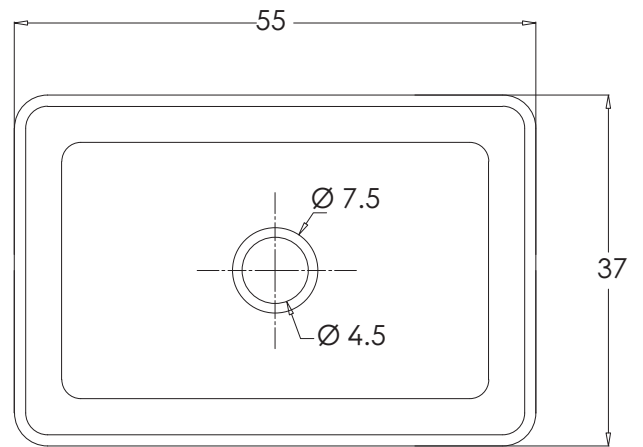

# Immacula\_Over the Counter Basin

**hindware**  
ITALIAN COLLECTION

CATALOGUE NO: 91205

PRODUCT: Over The Counter Basin

SIZE: 55 cm X 37 cm X 15 cm