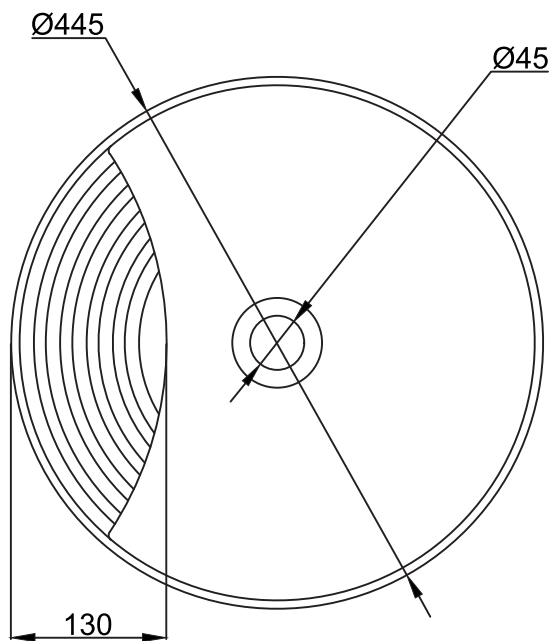

Moonlit_Over the Counter Basin

PLAN VIEW

Detail 'A'

SECTIONAL VIEW

See Detail 'A'

hindware
ITALIAN COLLECTION

CATALOGUE NO: 91229

PRODUCT: Over The Counter Basin

SIZE: 44.5 cm Dia