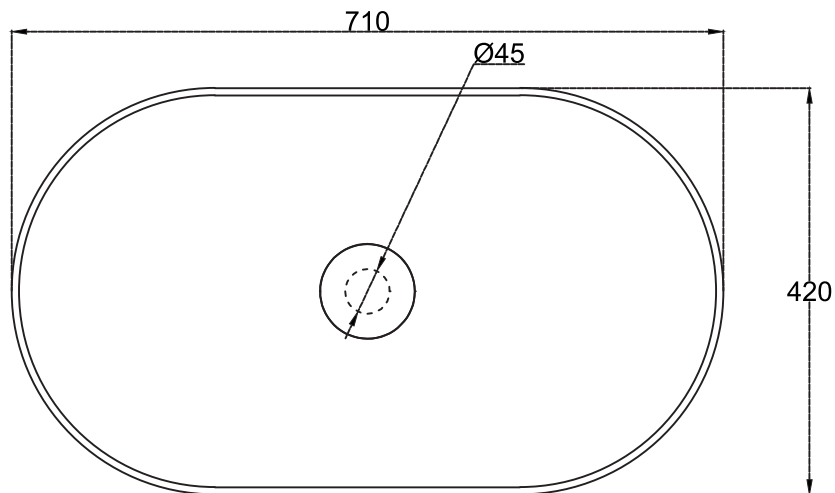

# Linea R\_Over the Counter Basin

PLAN VIEW

FRONT VIEW

SECTIONAL VIEW

hardware <i>italian</i> collection	
CATALOGUE NO:	91231
PRODUCT:	Over The Counter Basin
SIZE:	420 X 710 X 155 mm