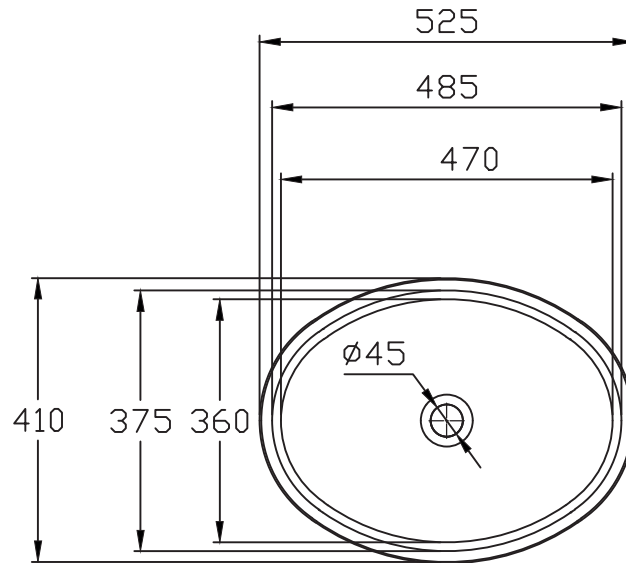

Avante_Over the Counter Basin

PERSPECTIVE VIEW

PLAN VIEW

FRONT ELEVATION

SECTIONAL VIEW

hardware *italian*
collection

CATALOGUE NO: 91232

PRODUCT: Over The Counter Basin

SIZE: 410 X 525 X 90 mm