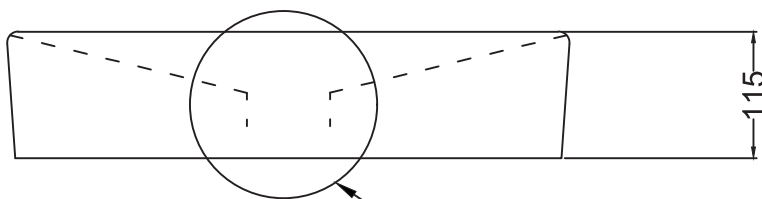

Trine_Over the Counter Basin

See Detail 'A'

Detail 'A'

hindware
ITALIAN COLLECTION

CATALOGUE NO: 91233

PRODUCT: Over The Counter Basin

SIZE: 58 cm x 51 cm x 11.5 cm