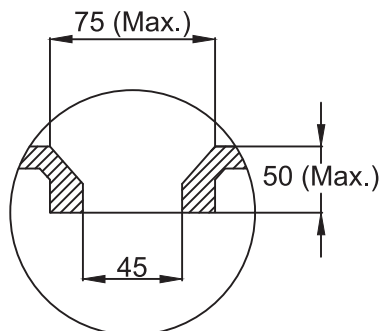

Trine_Over the Counter Basin

See Detail 'A'

Detail 'A'

hindware
ITALIAN COLLECTION

CATALOGUE NO: 91233

PRODUCT: Over The Counter Basin

SIZE: 58 cm x 51 cm x 11.5 cm