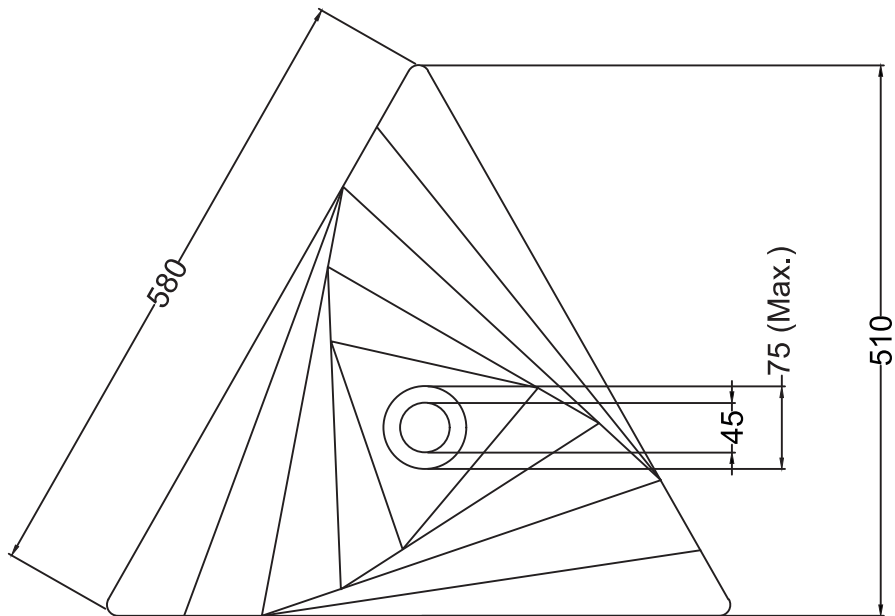

Trine_Over the Counter Basin

See Detail 'A'

Detail 'A'

hindware
ITALIAN COLLECTION

CATALOGUE NO: 91233

PRODUCT: Over The Counter Basin

SIZE: 58 cm x 51 cm x 11.5 cm