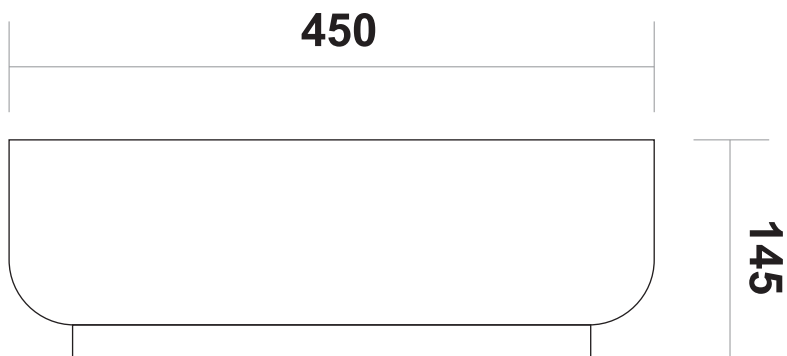

# Marina\_Over the Counter Basin

hardware *italian*  
collection

CATALOGUE NO: 91237

PRODUCT: Over The Counter Basin

SIZE: 45 cm X 40 cm X 14.5 cm