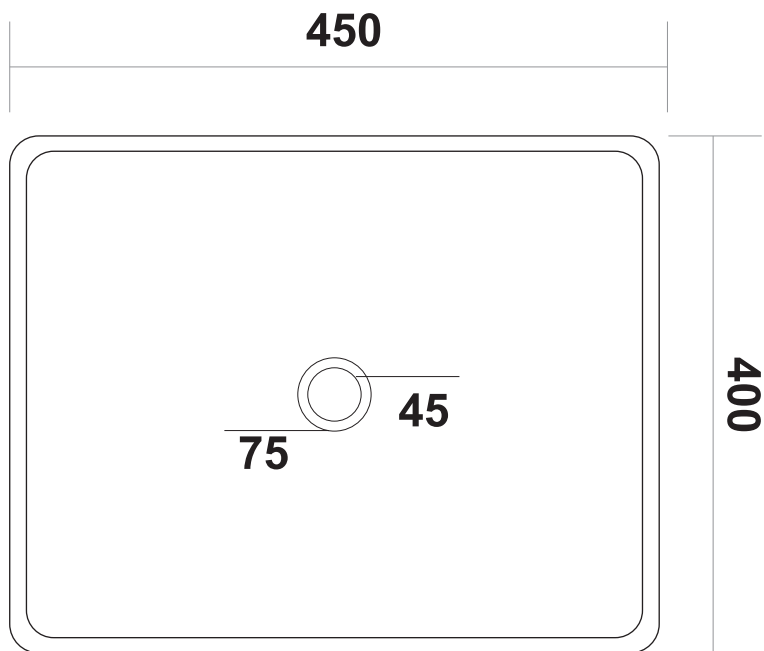

# Marina\_Over the Counter Basin

hardware *italian*  
collection

CATALOGUE NO: 91237

PRODUCT: Over The Counter Basin

SIZE: 45 cm X 40 cm X 14.5 cm