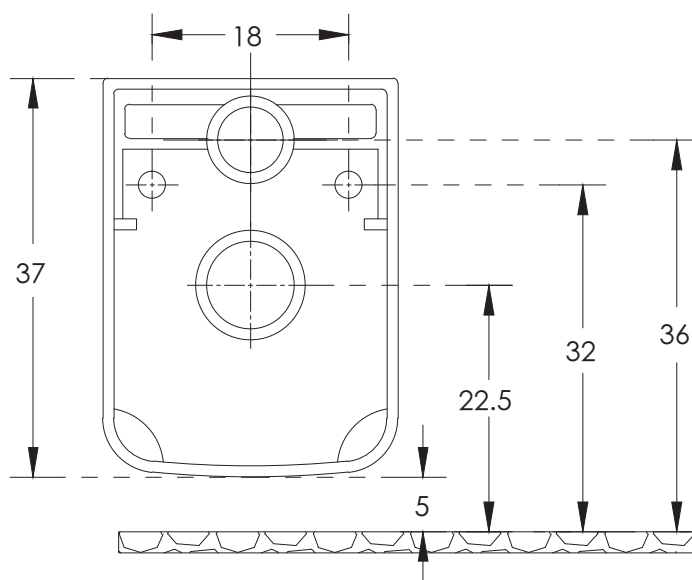

Essence_EWC_WM

All dimensions are in cm

hindware
ITALIAN COLLECTION

CATALOGUE NO: 92051

PRODUCT: EWC WM Essence

SIZE: 54 cm X 37.5 cm X 37 cm