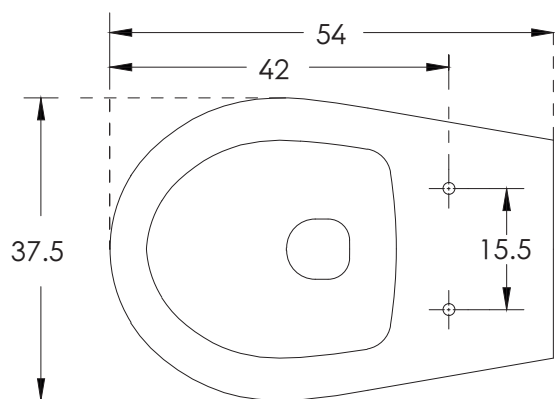

Essence_EWC_WM

All dimensions are in cm

hindware
ITALIAN COLLECTION

CATALOGUE NO: 92051

PRODUCT: EWC WM Essence

SIZE: 54 cm X 37.5 cm X 37 cm