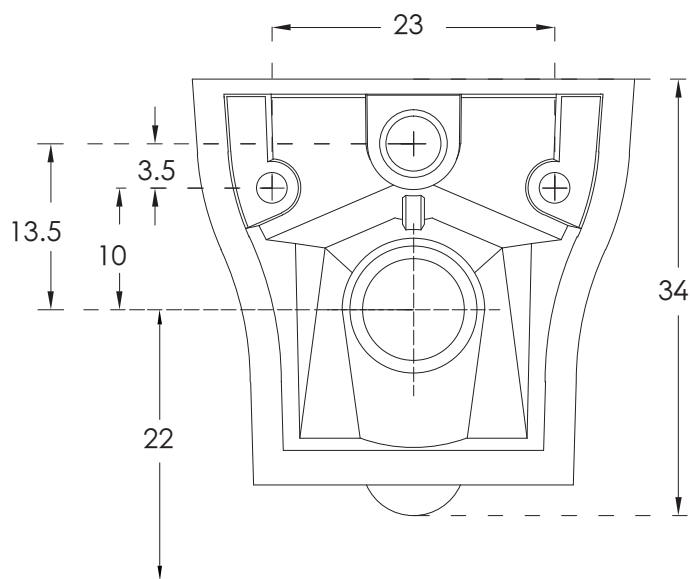

# Element\_EWC\_WM

All dimensions are in cm

**hindware**  
ITALIAN COLLECTION

CATALOGUE NO: 92081

PRODUCT: EWC WM Element

SIZE: 54 cm X 36 cm X 34 cm