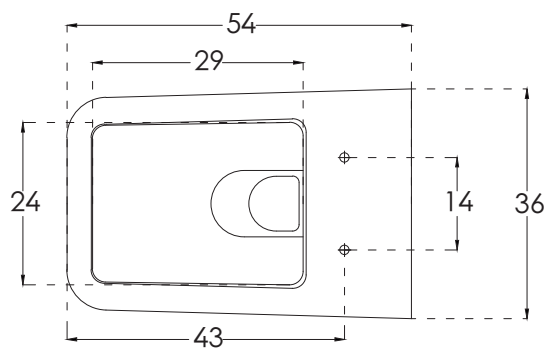

# Element\_EWC\_WM

All dimensions are in cm

**hindware**  
ITALIAN COLLECTION

CATALOGUE NO: 92081

PRODUCT: EWC WM Element

SIZE: 54 cm X 36 cm X 34 cm