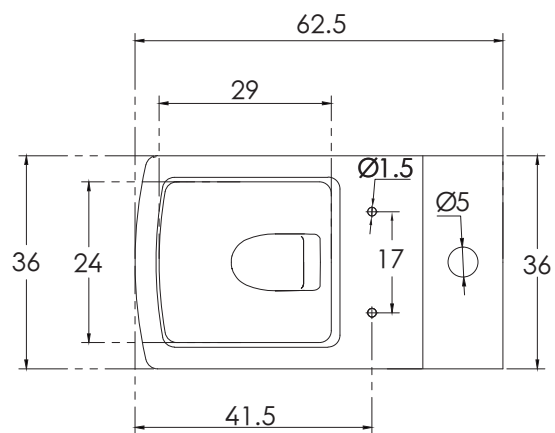

# Enigma\_Extended WM EWC

<b>hindware</b> ITALIAN COLLECTION	
CATALOGUE NO:	92535 EWC / 92130 Cistern
PRODUCT:	EWC Extend Wall Mounted Closets
SIZE:	62.5 cm X 36 cm X 76 cm