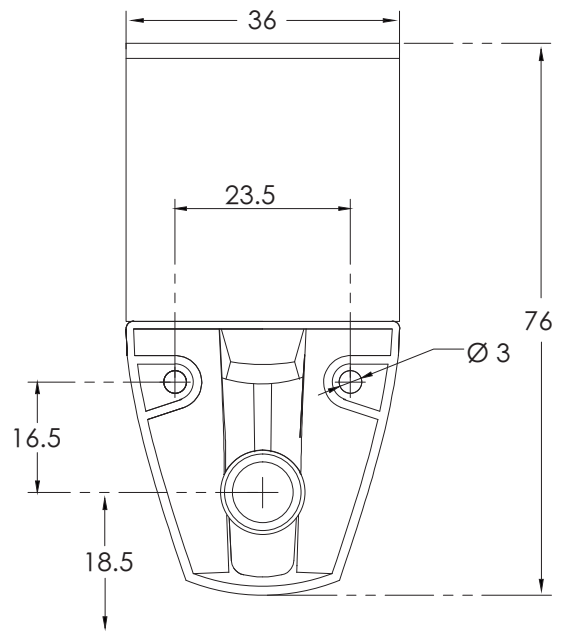

# Enigma\_Extended WM EWC

<b>hindware</b> ITALIAN COLLECTION	
CATALOGUE NO:	92535 EWC / 92130 Cistern
PRODUCT:	EWC Extend Wall Mounted Closets
SIZE:	62.5 cm X 36 cm X 76 cm