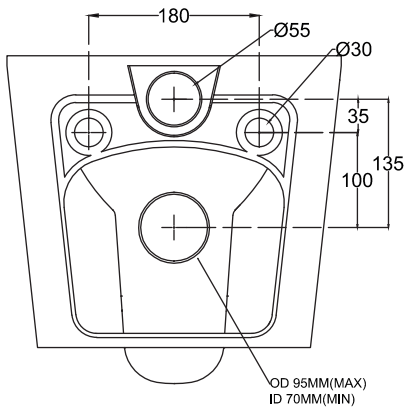

Athens_EWC_WM

PLAN VIEW

BACK VIEW

SECTIONAL VIEW

hindware
ITALIAN COLLECTION

CATALOGUE NO: 92614

PRODUCT: EWC WM Athens

SIZE: 530 mm X 340 mm X 350 mm