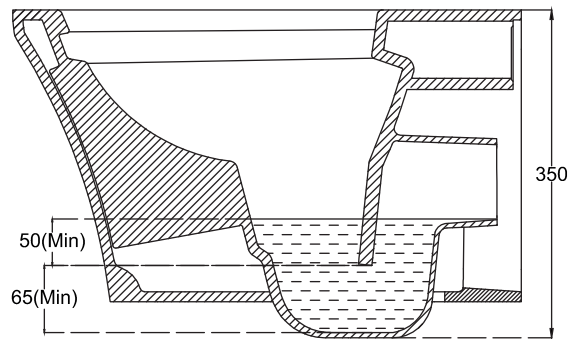

Athens_EWC_WM

PLAN VIEW

BACK VIEW

SECTIONAL VIEW

hindware
ITALIAN COLLECTION

CATALOGUE NO: 92614

PRODUCT: EWC WM Athens

SIZE: 530 mm X 340 mm X 350 mm