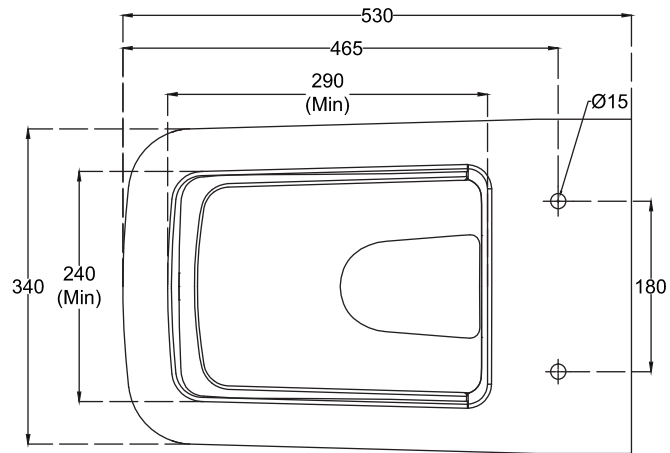

Athens_EWC_WM

PLAN VIEW

BACK VIEW

SECTIONAL VIEW

hindware
ITALIAN COLLECTION

CATALOGUE NO: 92614

PRODUCT: EWC WM Athens

SIZE: 530 mm X 340 mm X 350 mm