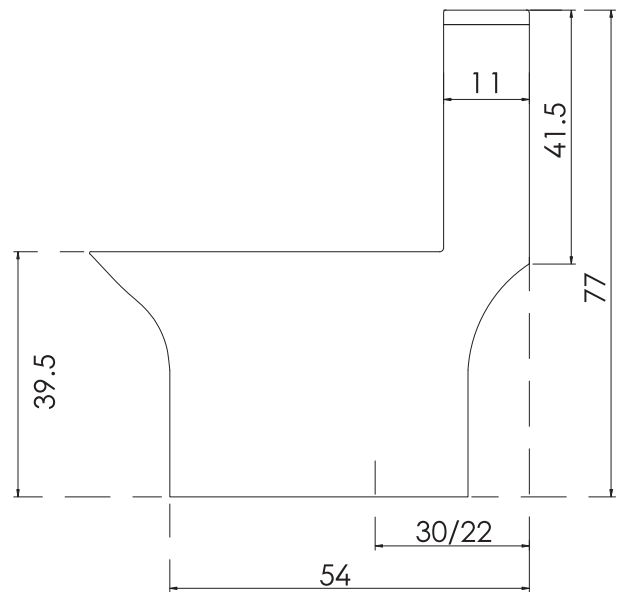

Cora\_EWC\_1PC

hardware *italian*  
collection

CATALOGUE NO: 92595/92596

PRODUCT: EWC One Piece Cora

SIZE: 67.5 cm X 38 cm X 77 cm