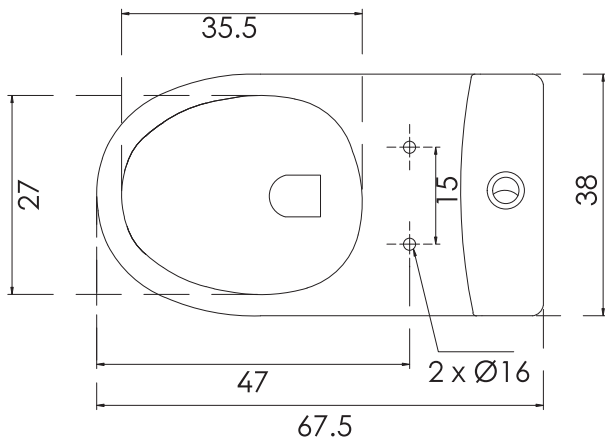

Cora\_EWC\_1PC

hardware *italian*  
collection

CATALOGUE NO: 92595/92596

PRODUCT: EWC One Piece Cora

SIZE: 67.5 cm X 38 cm X 77 cm