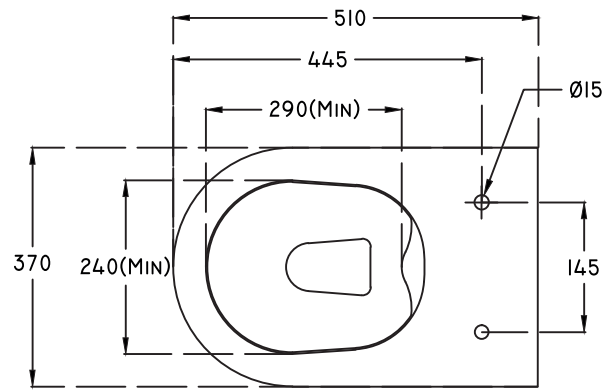

Charm_EWC_WM

PLAN VIEW

BACK VIEW

SECTIONAL VIEW

hindware

CATALOGUE NO: 92620

PRODUCT: EWC WM Charm

SIZE: 510 mm X 370 mm X 380 mm