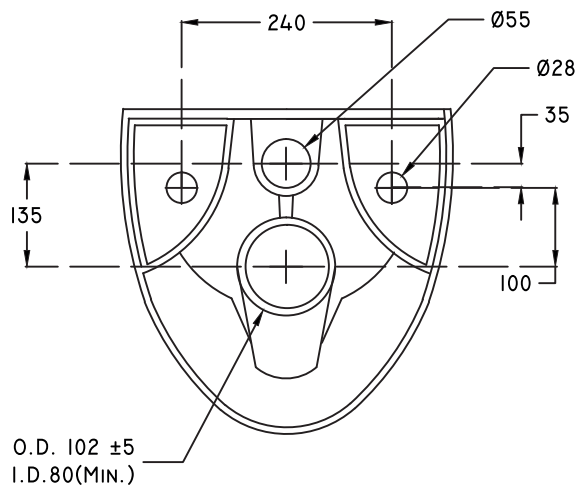

Charm_EWC_WM

PLAN VIEW

BACK VIEW

SECTIONAL VIEW

hindware

CATALOGUE NO: 92620

PRODUCT: EWC WM Charm

SIZE: 510 mm X 370 mm X 380 mm