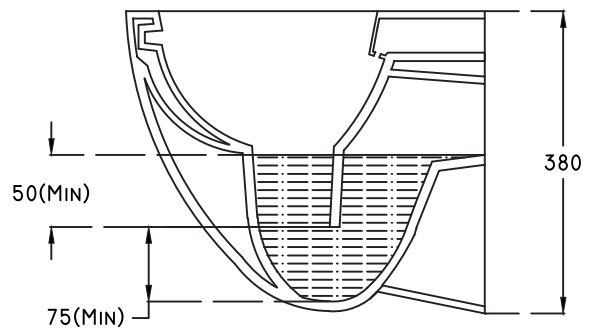

Charm_EWC_WM

PLAN VIEW

BACK VIEW

SECTIONAL VIEW

hindware

CATALOGUE NO: 92620

PRODUCT: EWC WM Charm

SIZE: 510 mm X 370 mm X 380 mm