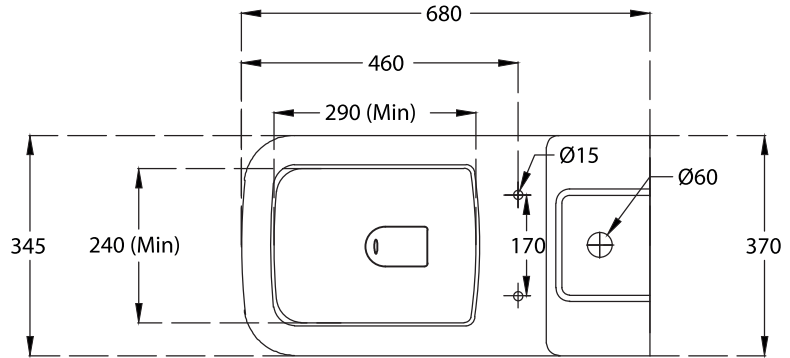

Sharp_EWC_1PC

PLAN VIEW

FRONT ELEVATION

SECTIONAL VIEW

hardware *italian*
collection

CATALOGUE NO: 92631

PRODUCT: EWC One Piece Sharp

SIZE: 68 cm X 37 cm X 745 cm