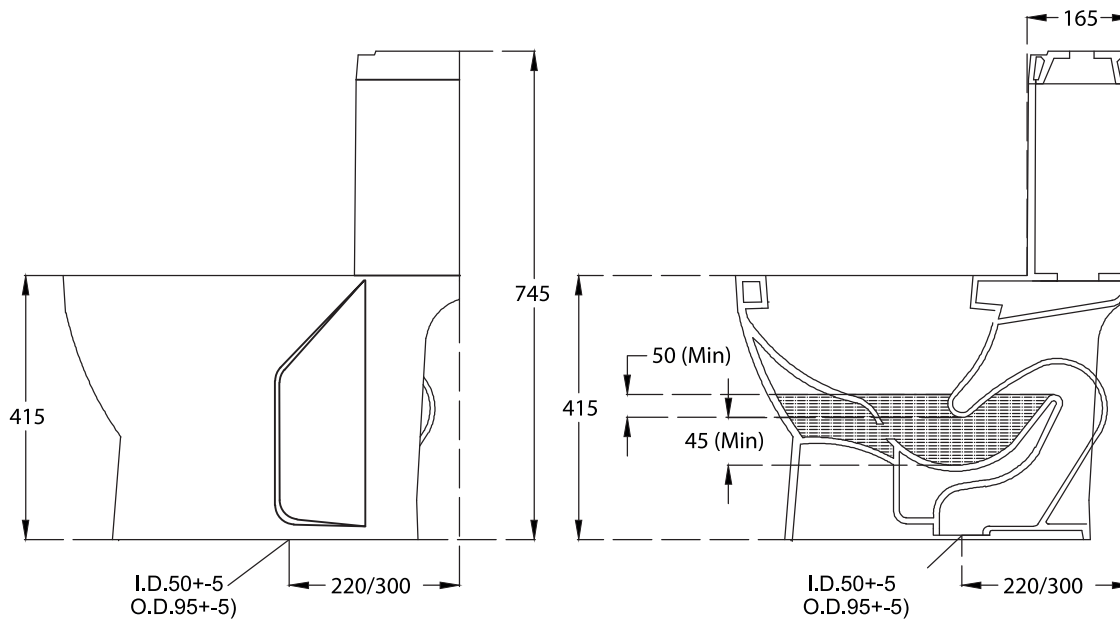

Sharp_EWC_1PC

PLAN VIEW

FRONT ELEVATION

SECTIONAL VIEW

hardware *italian*
collection

CATALOGUE NO: 92631

PRODUCT: EWC One Piece Sharp

SIZE: 68 cm X 37 cm X 745 cm