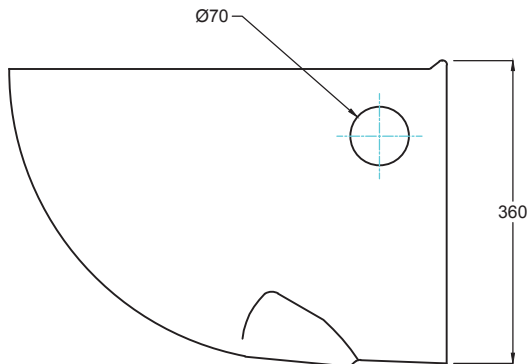

Elegance Aura_EWC_WM

TOP-VIEW

FLOOR-LEVEL

SECTION-VIEW

BACK-VIEW

SIDE-VIEW

hardware *italian*
collection

CATALOGUE NO: 92659

PRODUCT: EWC WM Elegance Aura

SIZE: 520 mm X 370 mm X 360 mm