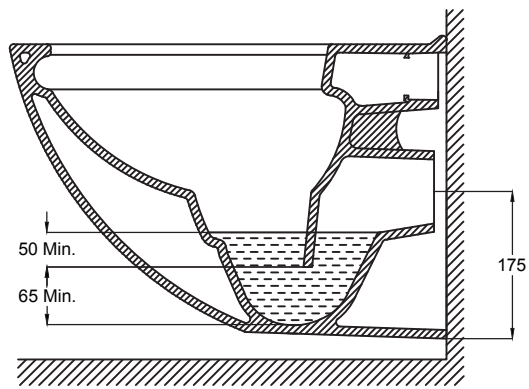

Elegance Aura_EWC_WM

TOP-VIEW

FLOOR-LEVEL

SECTION-VIEW

BACK-VIEW

SIDE-VIEW

hardware *italian*
collection

CATALOGUE NO: 92659

PRODUCT: EWC WM Elegance Aura

SIZE: 520 mm X 370 mm X 360 mm