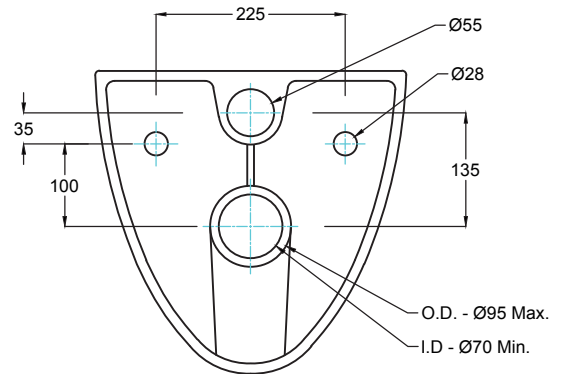

Elegance Aura_EWC_WM

TOP-VIEW

FLOOR-LEVEL

SECTION-VIEW

BACK-VIEW

SIDE-VIEW

hardware *italian*
collection

CATALOGUE NO: 92659

PRODUCT: EWC WM Elegance Aura

SIZE: 520 mm X 370 mm X 360 mm