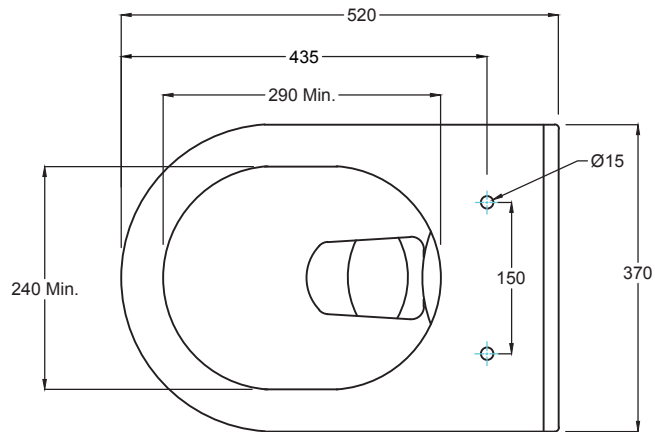

Elegance Aura_EWC_WM

TOP-VIEW

FLOOR-LEVEL

SECTION-VIEW

BACK-VIEW

SIDE-VIEW

hardware *italian*
collection

CATALOGUE NO: 92659

PRODUCT: EWC WM Elegance Aura

SIZE: 520 mm X 370 mm X 360 mm