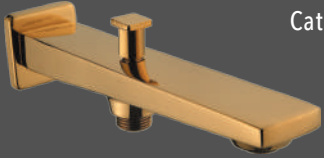

₹5,590/-

Cat. No.: F410009PGD  
Bath Tub Spout

₹4,690/-

Cat. No.: F410010PGD  
Bath Tub Spout  
With Tip-Ton

₹6,390/-

Cat. No.: F410001PGD  
Pillar Cock

₹5,190/-

Cat. No.: F410002PGD  
Pillar Cock Tall