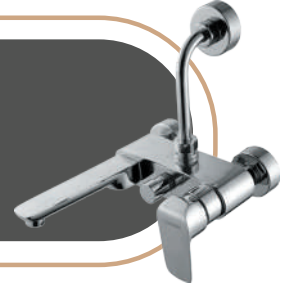

Cat. No.: F400011
Single Lever Bath & Shower Mixer (Exposed)
₹7,990/-

Cat. No.: F400019
Single Lever Bath & OH Shower Mixer
₹9,990/-

Cat. No.: F400007
Bath Spout
₹2,100/-