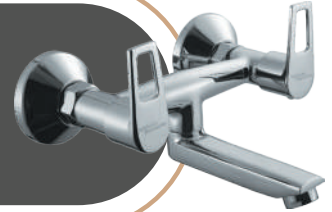

Cat. No.: F570020
Wall Mixer
With Provision For
Overhead Shower With
115 mm Long Bend Pipe

₹4,800/-

Scan to know more