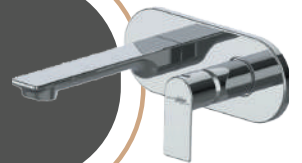

Cat. No.: F650035
Exposed Part Kit of Wall
Mounted Basin Tap Consisting of
Operating Lever, Wall Flange
& Spout (Compatible
with F860011)
₹1,800/-