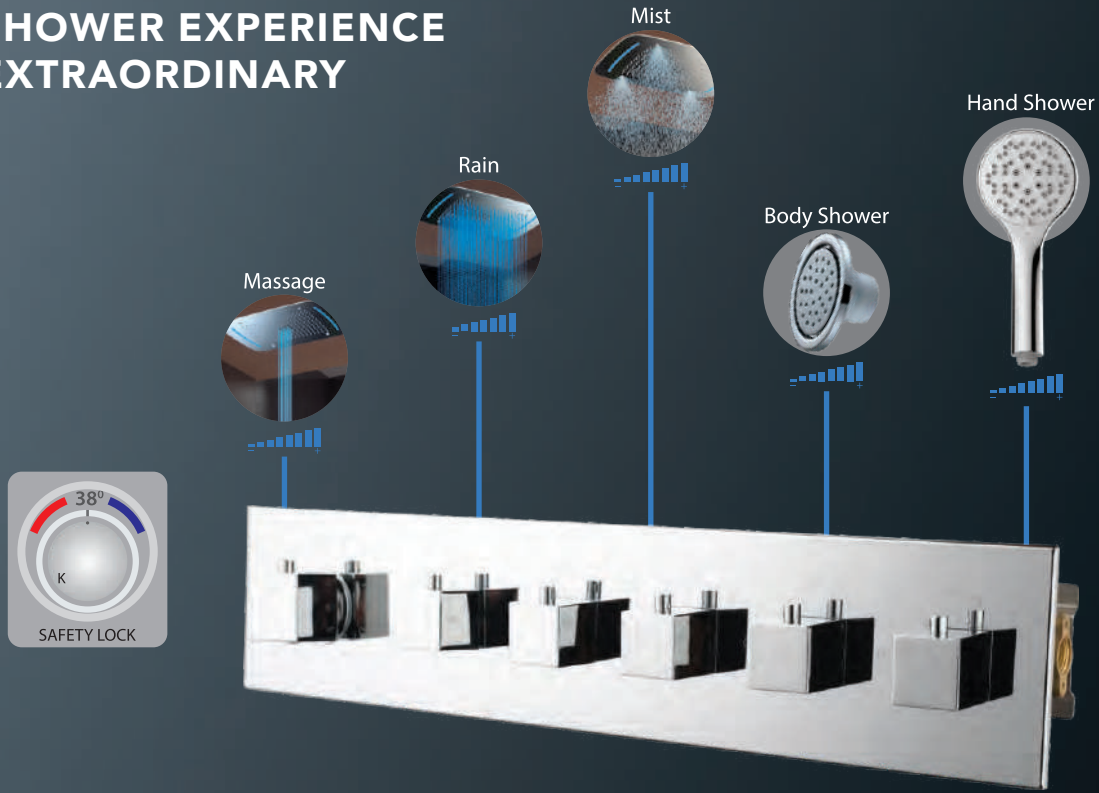

MAKE YOUR SHOWER EXPERIENCE EXTRAORDINARY

Cat. No.: F860014
Thermostatic Valve
5 Way Volume
Control
₹39,990/-

Cat. No.: F500001
Thermostatic Valve
4 Way Volume
Control
₹37,500/-

Cat. No.: F410070
Exp. Kit 3 Way Thermostat
₹4,000/-

Available Finishes:

☐ Rose Gold
☐ Chrome Black
☐ Gold
☐ Chrome

Cat. No.: F520070
Exposed Kit
3 Way Thermostat
₹3,800/-

Available Finishes:

☐ Rose Gold
☐ Chrome Black
☐ Gold
☐ Chrome

Cat. No.: F360070
Exposed Kit
3 Way Thermostat
₹3,400/-

Available Finishes:

☐ Rose Gold
☐ Chrome Black
☐ Gold
☐ Chrome

Cat. No.: F280070
Exposed Kit
3 Way Thermostat
₹3,000/-

*Scan the QR Code to download the line drawings, warranty information and product images.