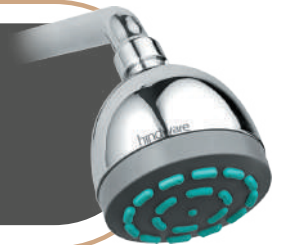

Cat. No.: F160213CP
Overhead Shower
300 MM_Chrome
₹12,500/-