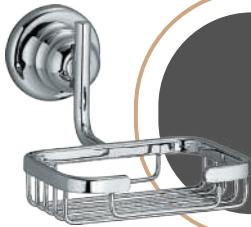

Cat. No.: F890002
Soap Holder (Brass)
₹1,590/-