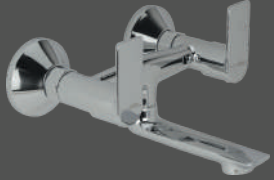

Cat. No.: F650016
Wall Mixer
Non Telephonic
Shower Arrangement

₹3,990/-

Scan to know more

Scan to know more

Cat. No.: F650020
Wall Mixer With Provision
For Overhead Shower With
115 mm Long Bend Pipe

₹5,450/-