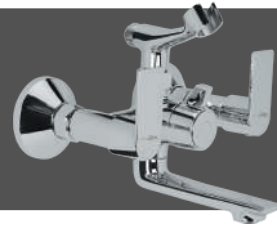

₹5,450/-

Cat. No.: F650022  
Wall Mixer 3 In 1 System  
With Provision For Both Hand  
Shower And Overhead Shower  
With 115 mm Long Bend Pipe

₹5,990/-

Scan to know more

Cat. No.: F650018  
Wall Mixer With  
Hand Shower  
Arrangement (Crutch)