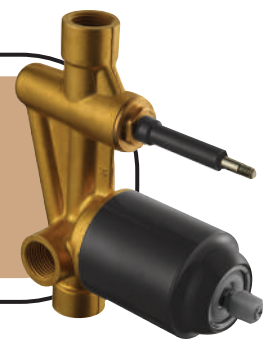

Scan to know more

Cat. No.: F160181GRT  
HF WT 1.25 M  
Hose pipe & Hook (GRT)  
₹6,600/-

Scan to know more

Scan to know more

Cat. No.: F850091GRT  
Divertor Hi-Flow Body  
With PVD Sleeve  
₹5,990/-

Cat. No.: F850004GRT  
Bottle Trap 32mm  
₹3,890/-