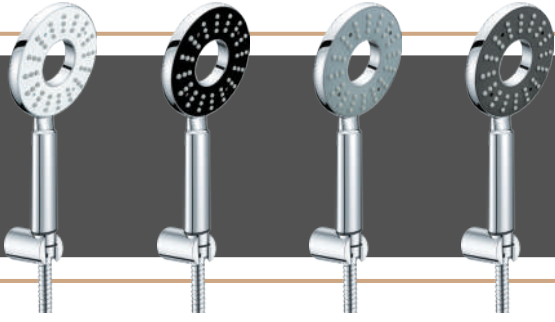

# HAND SHOWERS

S E R I E S

Cat. No.: F160113  
 Cat. No.: F160114  
 Cat. No.: F160115  
 Cat. No.: F160116

₹2,990/-

SILK HAND SHOWER  
 Cat. No.: F160121  
 ₹2,490/-

2 FLOW HAND SHOWER  
 Cat. No.: F500007  
 ₹4,990/-