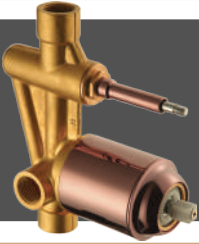

SHOWER ROSE GOLD

Cat. No.: F160181RGD  
HF WT 1.25 M  
Hose pipe & Hook (RGD)  
₹5,990/-

Scan to know more

Cat. No.: F160152RGD  
HF ABS WT Hook & 1.2 M SS Flex.  
Tube (RGD)  
₹3,590/-

Scan to know more

Cat. No.: F850091RGD  
Divertor Hi-Flow Body  
With PVD Sleeve  
₹5,790/-