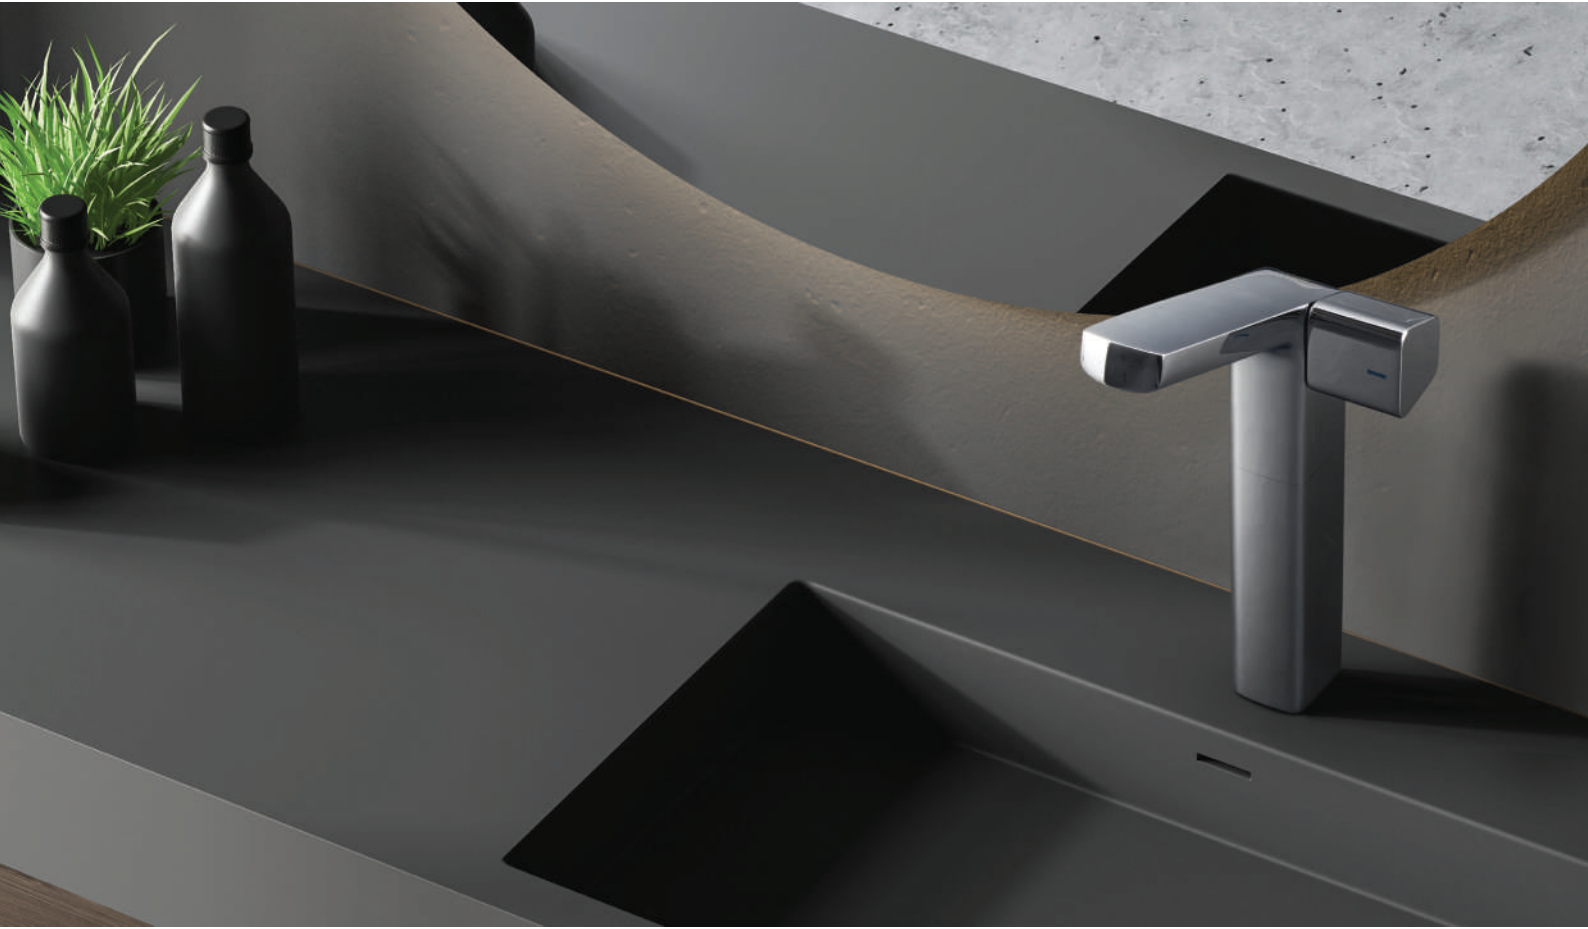

Cat. No.: F530014
Centre Hole Basin Mixer
Without Popup Waste
₹4,500/-

Scan to know more

Scan to know more

Scan to know more

Scan to know more