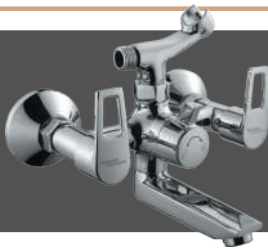

Cat. No.: F570018
Wall Mixer
With Hand Shower
Arrangement (Crutch)

₹4,700/-

Scan to know more

Cat. No.: F570014
Center Hole Basin Mixer
w/o Popup Waste

₹3,350/-

Scan to know more