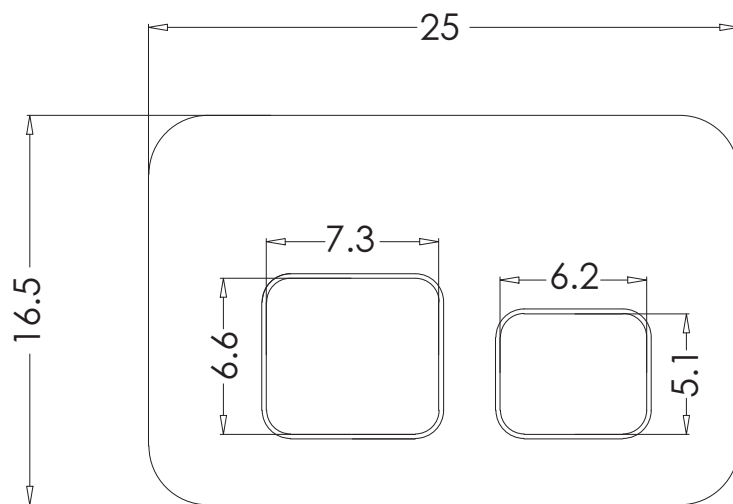

Cute_Flush Plate

hindware
ITALIAN COLLECTION

PRODUCT: Flush Plate

SIZE: 16.5 cm X 25 cm