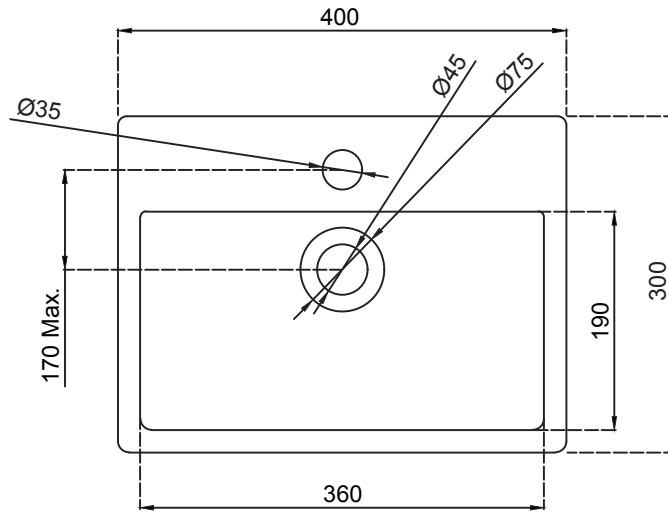

# Prima\_Wall Hung Basin

TOP VIEW

BACK VIEW

SECTION VIEW

hindware

CATALOGUE NO: 10128

PRODUCT: Wall Hung Basin

SIZE: 30 cm X 40 cm X 11 cm