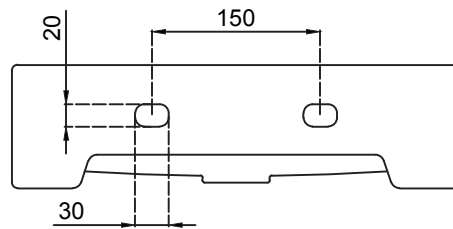

# Prima\_Wall Hung Basin

TOP VIEW

BACK VIEW

SECTION VIEW

hindware

CATALOGUE NO: 10128

PRODUCT: Wall Hung Basin

SIZE: 30 cm X 40 cm X 11 cm