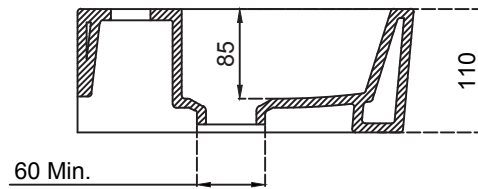

# Prima\_Wall Hung Basin

TOP VIEW

BACK VIEW

SECTION VIEW

hindware

CATALOGUE NO: 10128

PRODUCT: Wall Hung Basin

SIZE: 30 cm X 40 cm X 11 cm