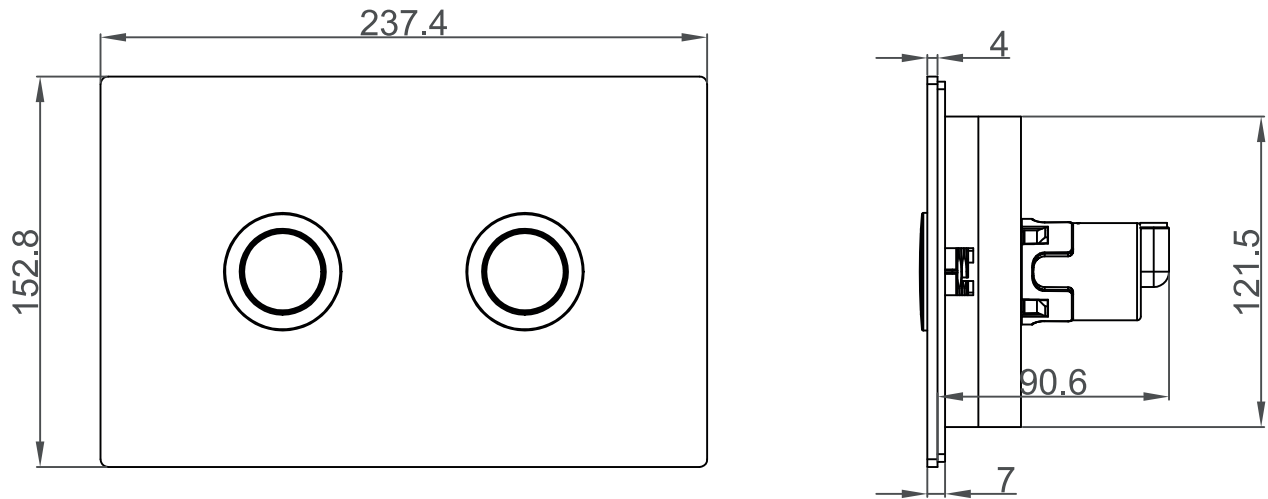

Nexus_Flush Plate (Glass Top)

hardware *italian*
collection

CATALOGUE NO: 526765/526766

PRODUCT: Flush Plate