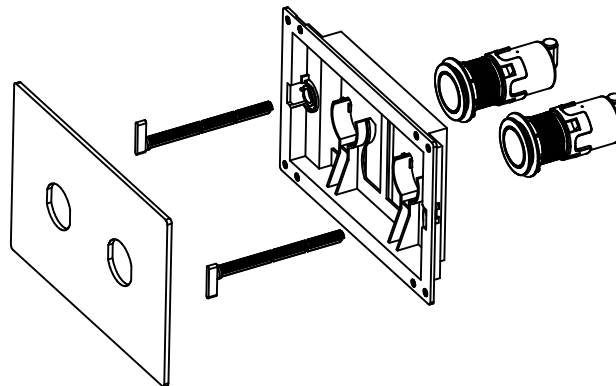

Nexus_Flush Plate (Glass Top)

hardware *italian*
collection

CATALOGUE NO: 526765/526766

PRODUCT: Flush Plate