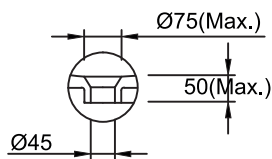

# Rene\_Over the Counter Basin

PLAN VIEW

FRONT ELEVATION

Detailed 'A'

SECTIONAL VIEW

DETAIL 'A'

hardware *italian*  
collection

CATALOGUE NO: 91244

PRODUCT: Over The Counter Basin

SIZE: 45.5 cm X 45.5 cm X 15.5 cm