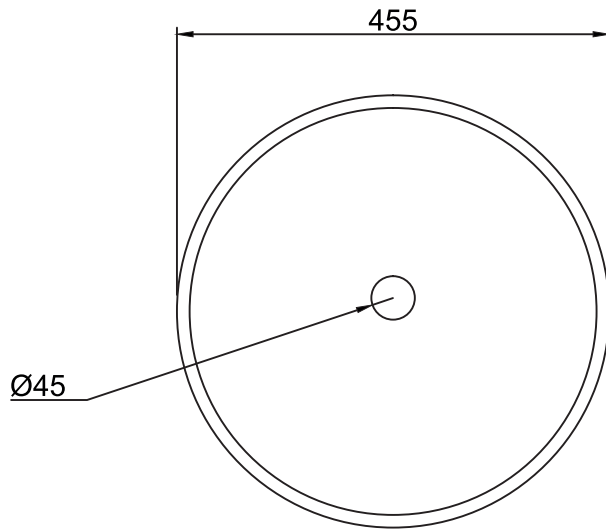

# Rene\_Over the Counter Basin

PLAN VIEW

FRONT ELEVATION

Detailed 'A'

SECTIONAL VIEW

DETAIL 'A'

hardware *italian*  
collection

CATALOGUE NO: 91244

PRODUCT: Over The Counter Basin

SIZE: 45.5 cm X 45.5 cm X 15.5 cm