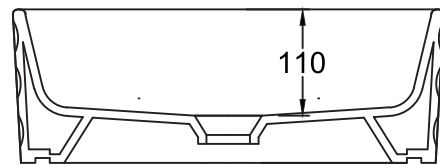

# Rene\_Over the Counter Basin

PLAN VIEW

FRONT ELEVATION

Detailed 'A'

SECTIONAL VIEW

DETAIL 'A'

hardware *italian*  
collection

CATALOGUE NO: 91244

PRODUCT: Over The Counter Basin

SIZE: 45.5 cm X 45.5 cm X 15.5 cm