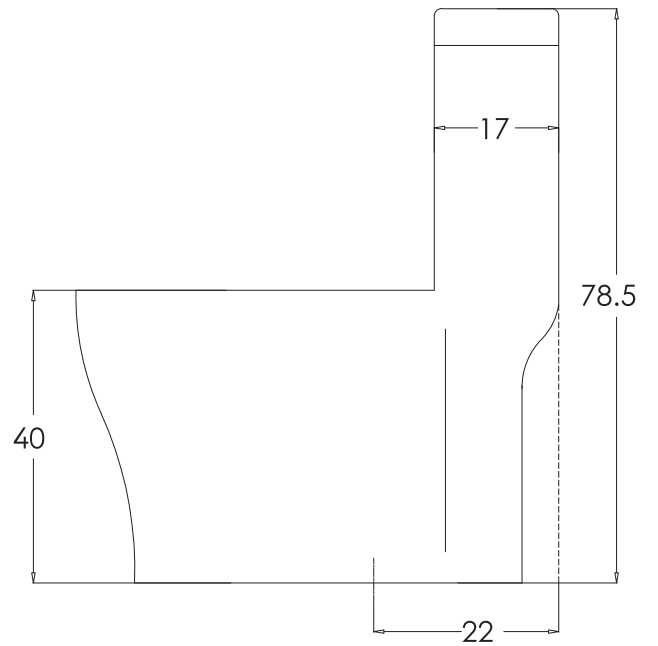

# Agnese\_EWC\_1PC

hardware *italian*  
collection

CATALOGUE NO: 92563

PRODUCT: EWC One Piece Agnese

SIZE: 70.5 cm X 42.5 cm X 78.5 cm