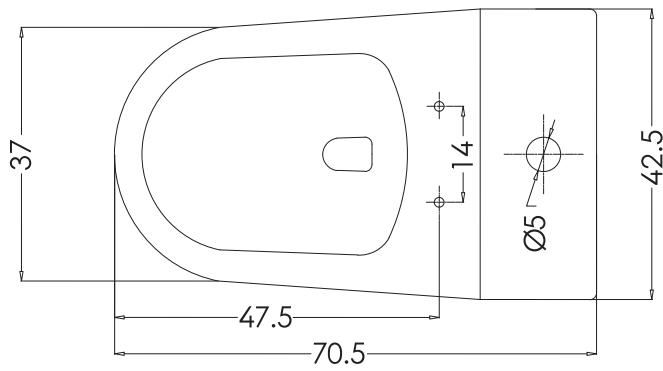

# Agnese\_EWC\_1PC

hardware *italian*  
collection

CATALOGUE NO: 92563

PRODUCT: EWC One Piece Agnese

SIZE: 70.5 cm X 42.5 cm X 78.5 cm