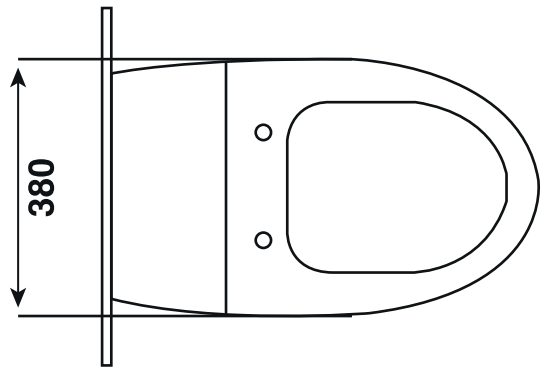

Stellar_EWC WM

hardware *italian*
collection

CATALOGUE NO: 92633

PRODUCT: EWC Wall Mounted

SIZE: 62.5 cm x 38 cm X 33.5 cm