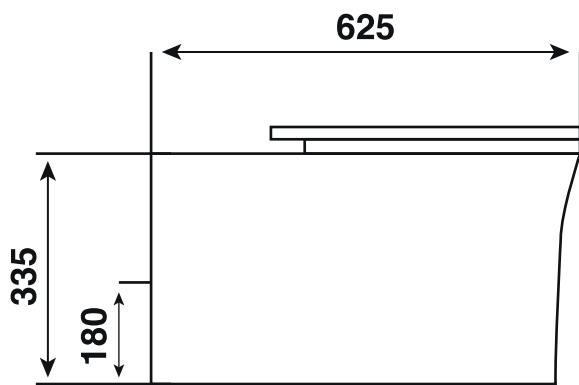

Stellar_EWC WM

hardware *italian*
collection

CATALOGUE NO: 92633

PRODUCT: EWC Wall Mounted

SIZE: 62.5 cm x 38 cm X 33.5 cm